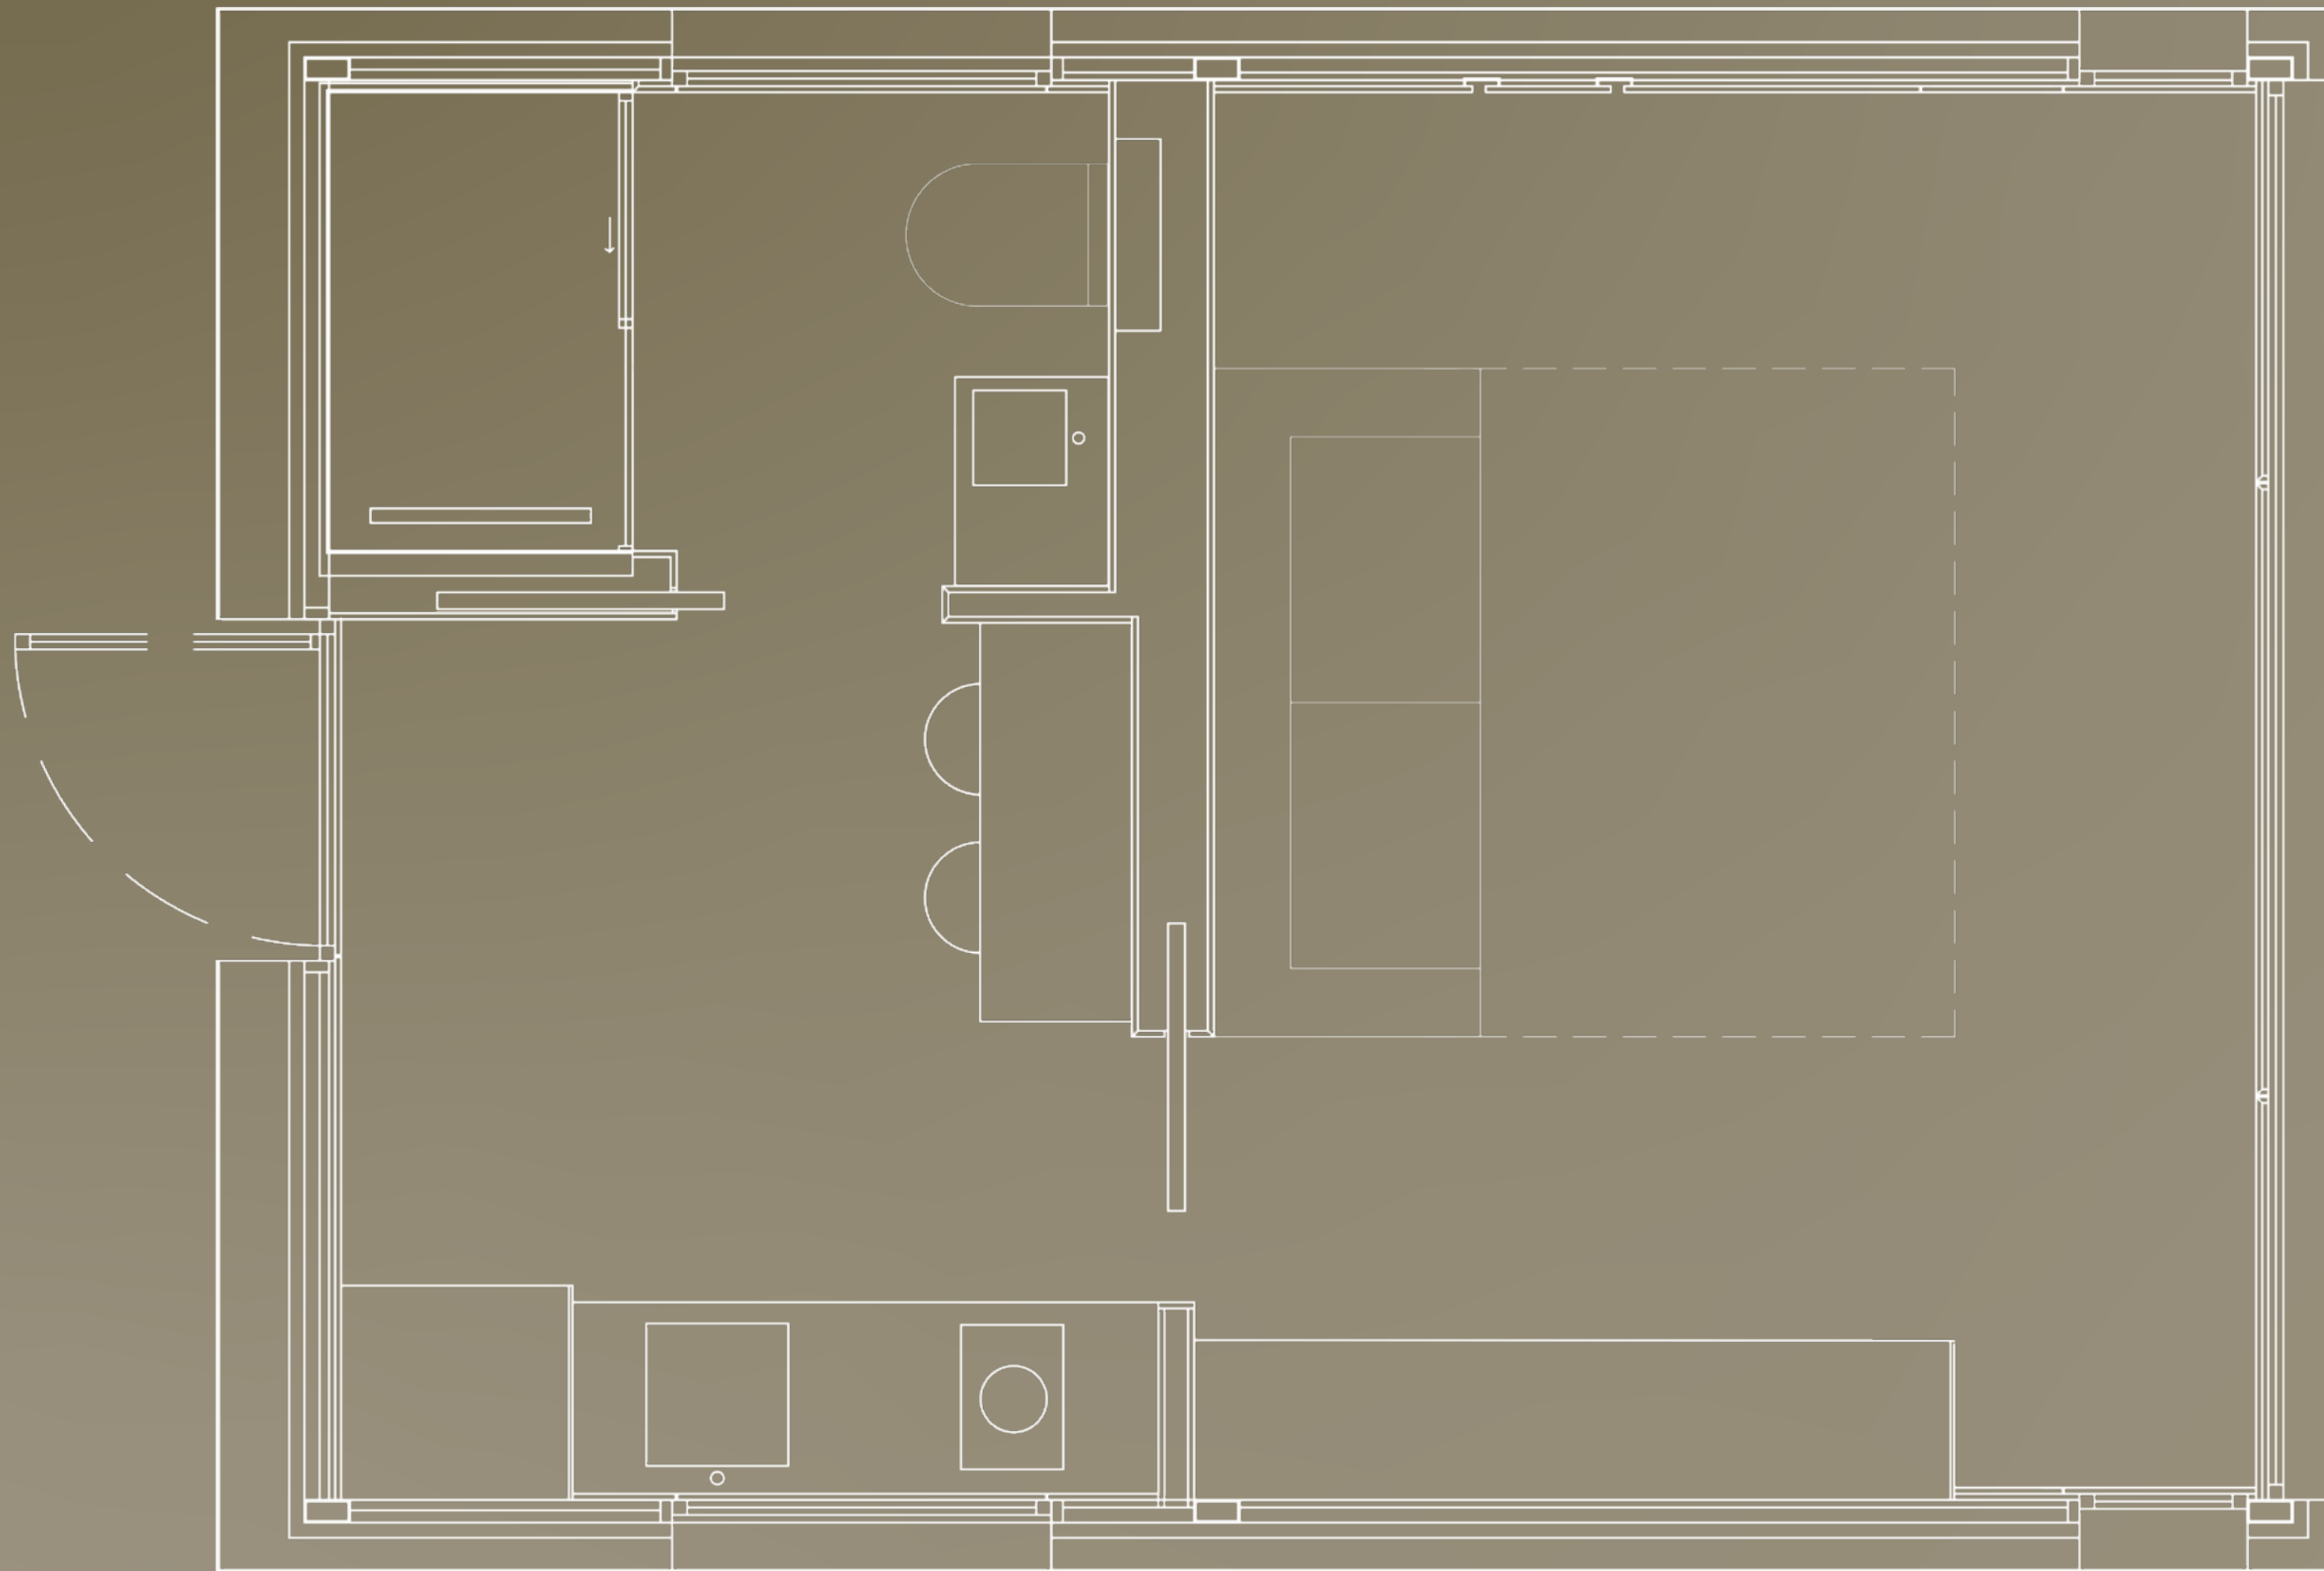

keu

KEU LITTLE

LENGTH	20' 11"	6,38 MT
WIDTH	13' 6"	4,12 MT
HEIGHT	11' 5"	3,50 MT
WEIGHT	17636 LB	8.000 KG
SPACE LIVING	120 FT²	19,5 MT²
GROSS AREA	264 FT²	24,5 MT²