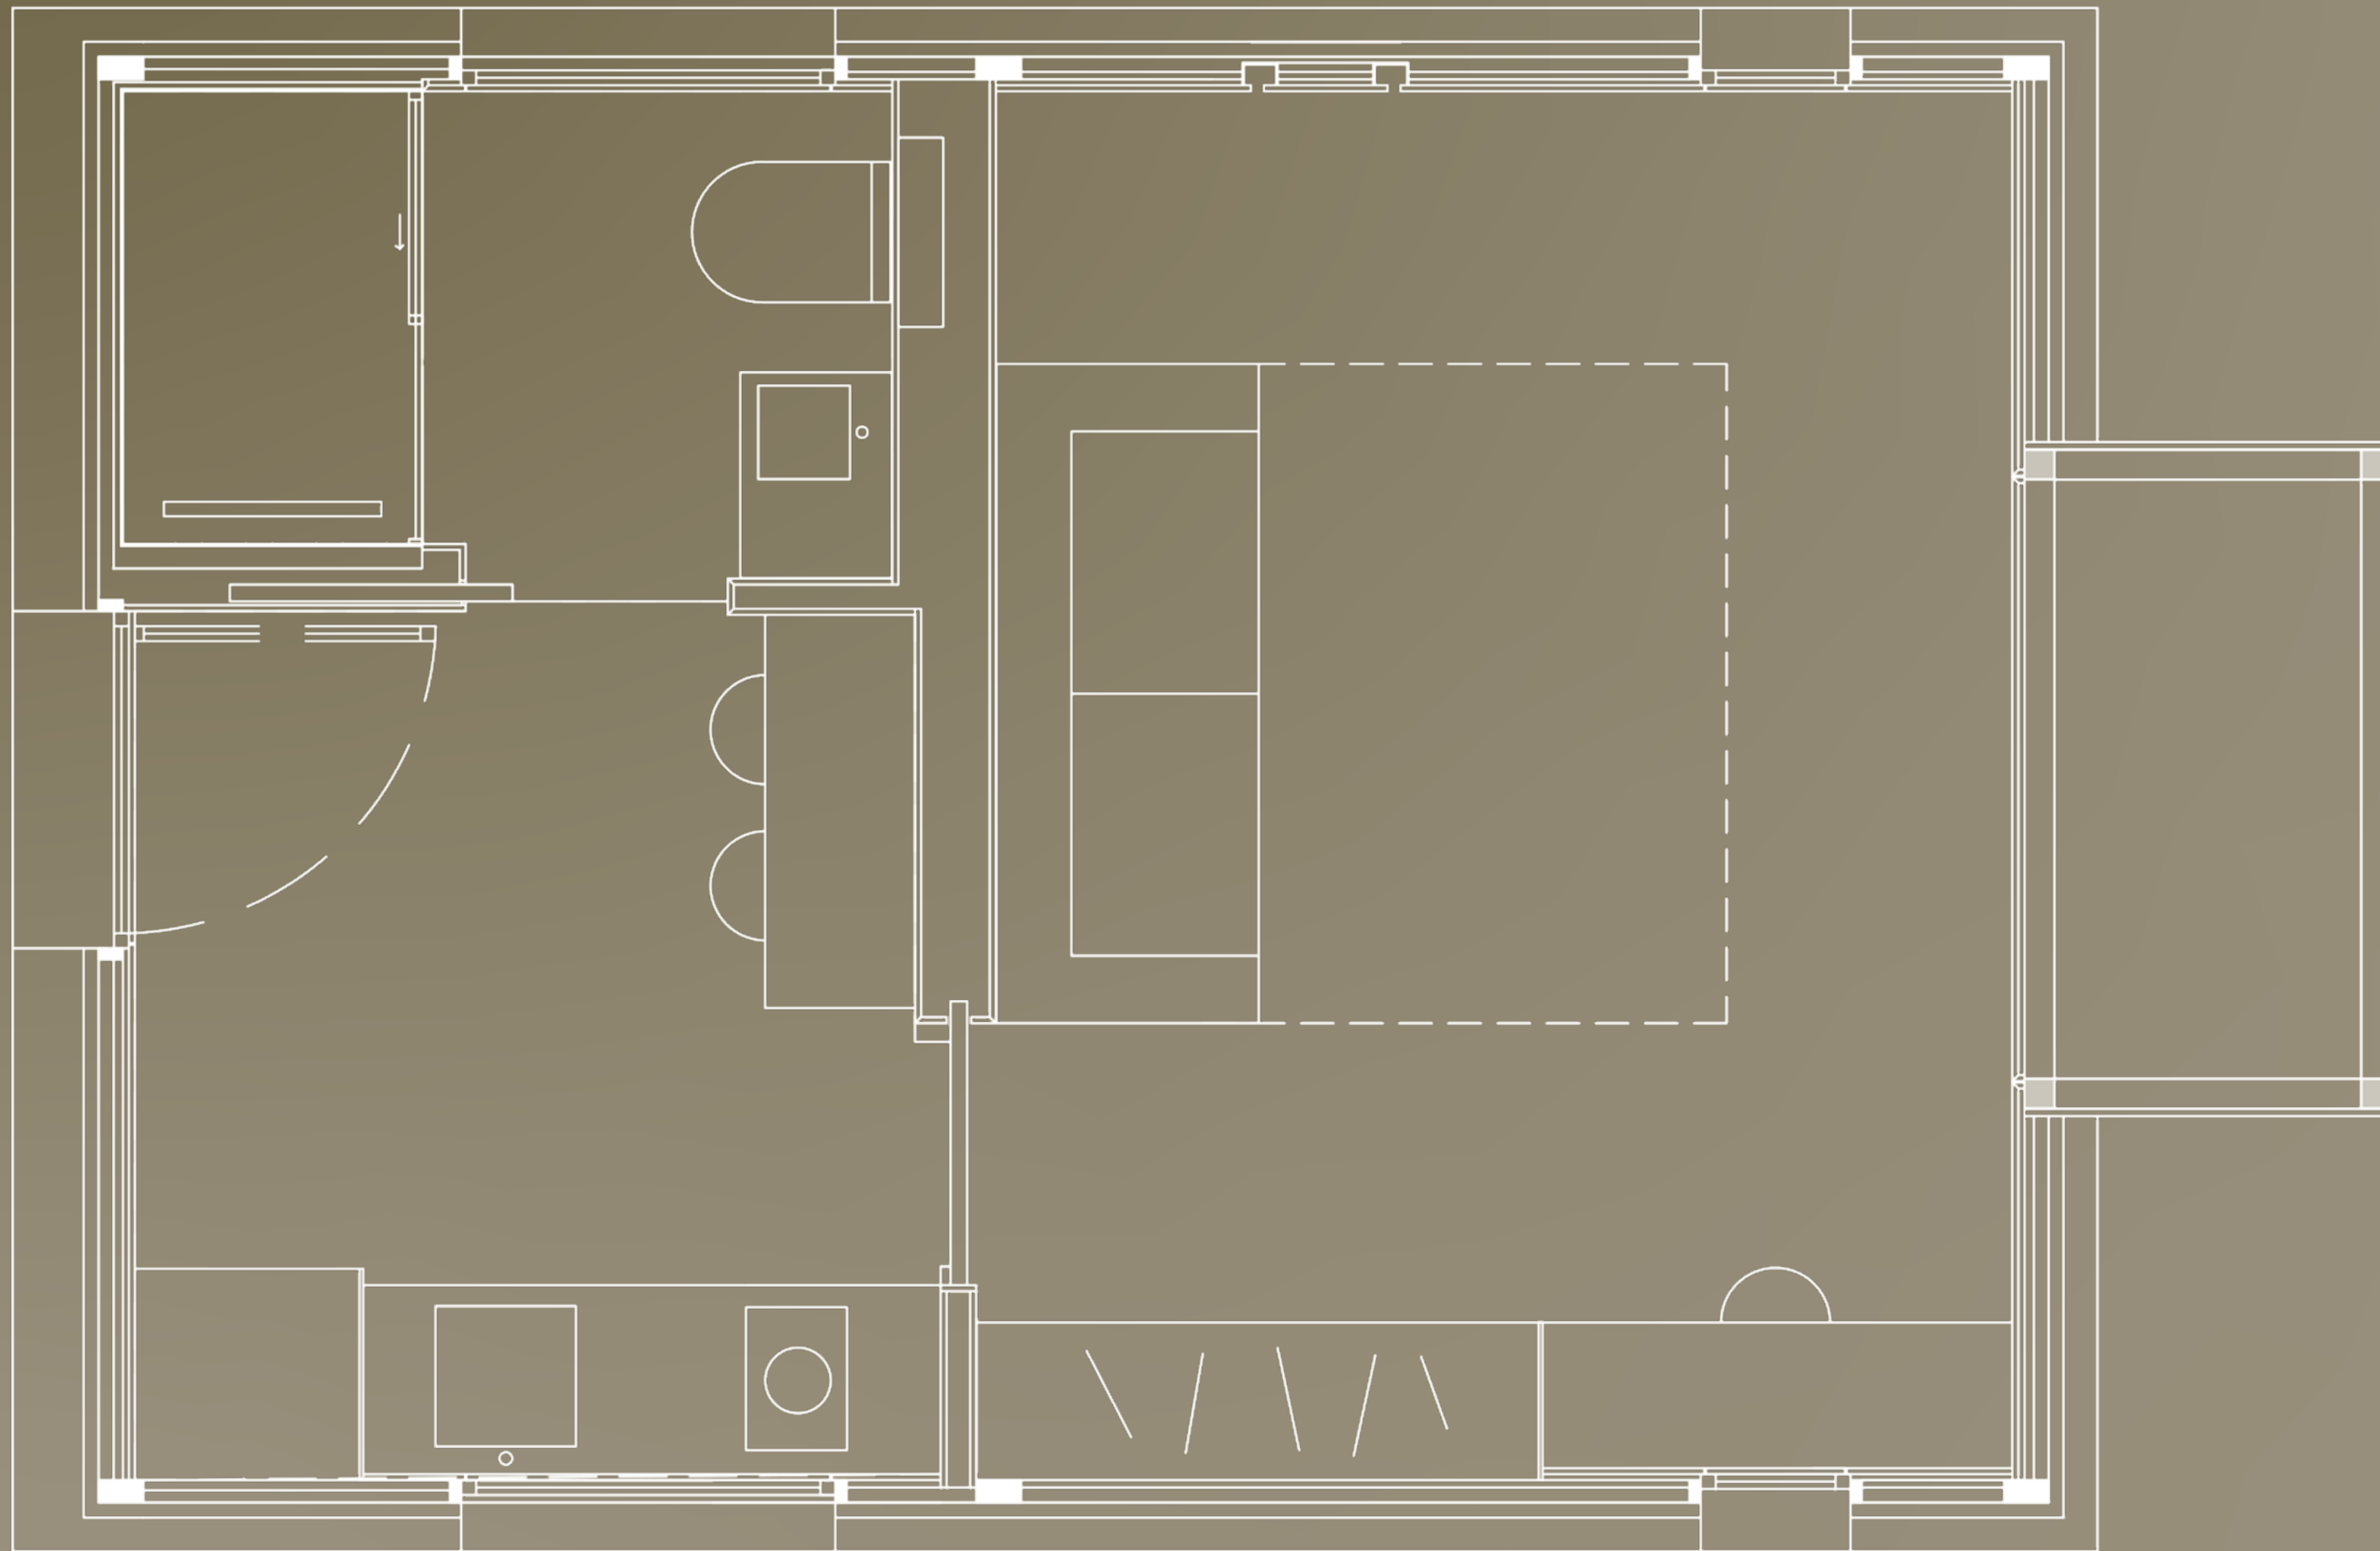

KEU POCKET

LENGTH	18' 4"	5,60 MT
WIDTH	13' 6"	4,12 MT
HEIGHT	11' 5"	3,50 MT
WEIGHT	17636 LB	8.000 KG
SPACE LIVING	194 FT ²	18 MT ²
GROSS AREA	248 FT ²	23 MT ²

ELEMENT

\$79.900
INCLUDES ▼

- ELECTRICAL INSTALLATION
- FAUCETS
- PRE-INSTALLATION FOR AIR CONDITIONING
- BATHROOM