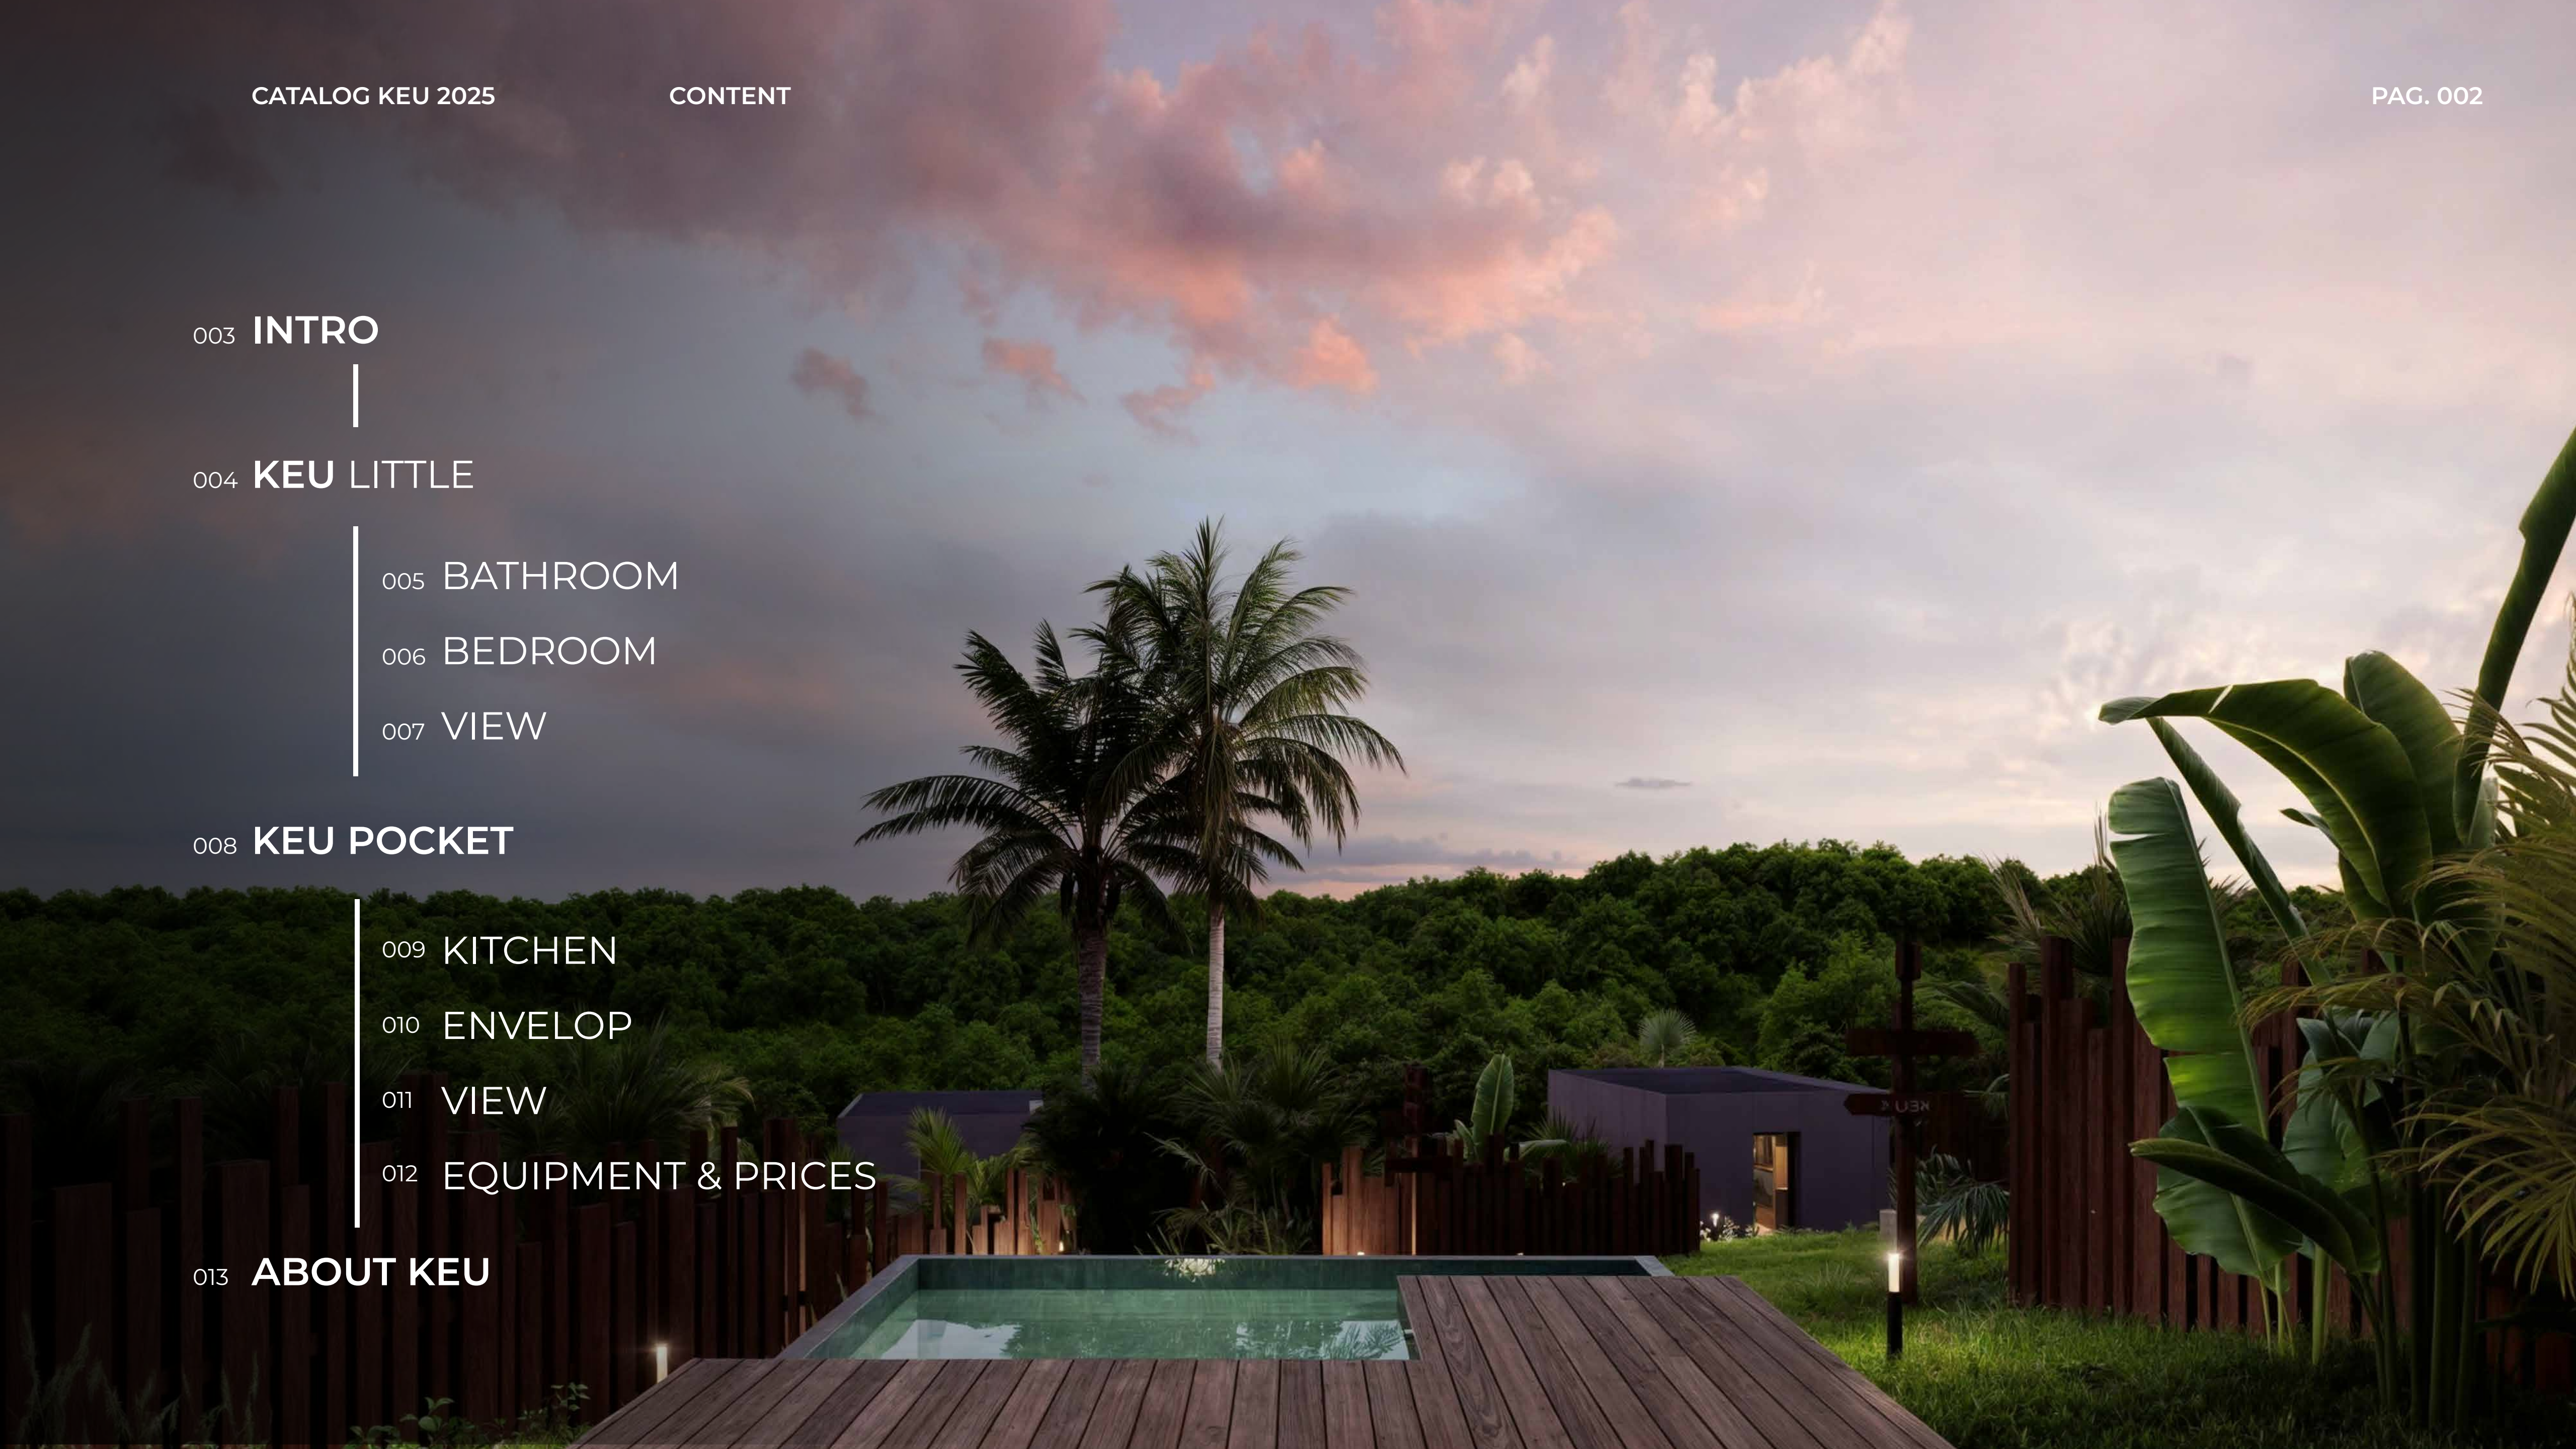

003 **INTRO**

004 **KEU LITTLE**

005 BATHROOM

006 BEDROOM

007 VIEW

008 **KEU POCKET**

009 KITCHEN

010 ENVELOP

011 VIEW

012 EQUIPMENT & PRICES

013 **ABOUT KEU**