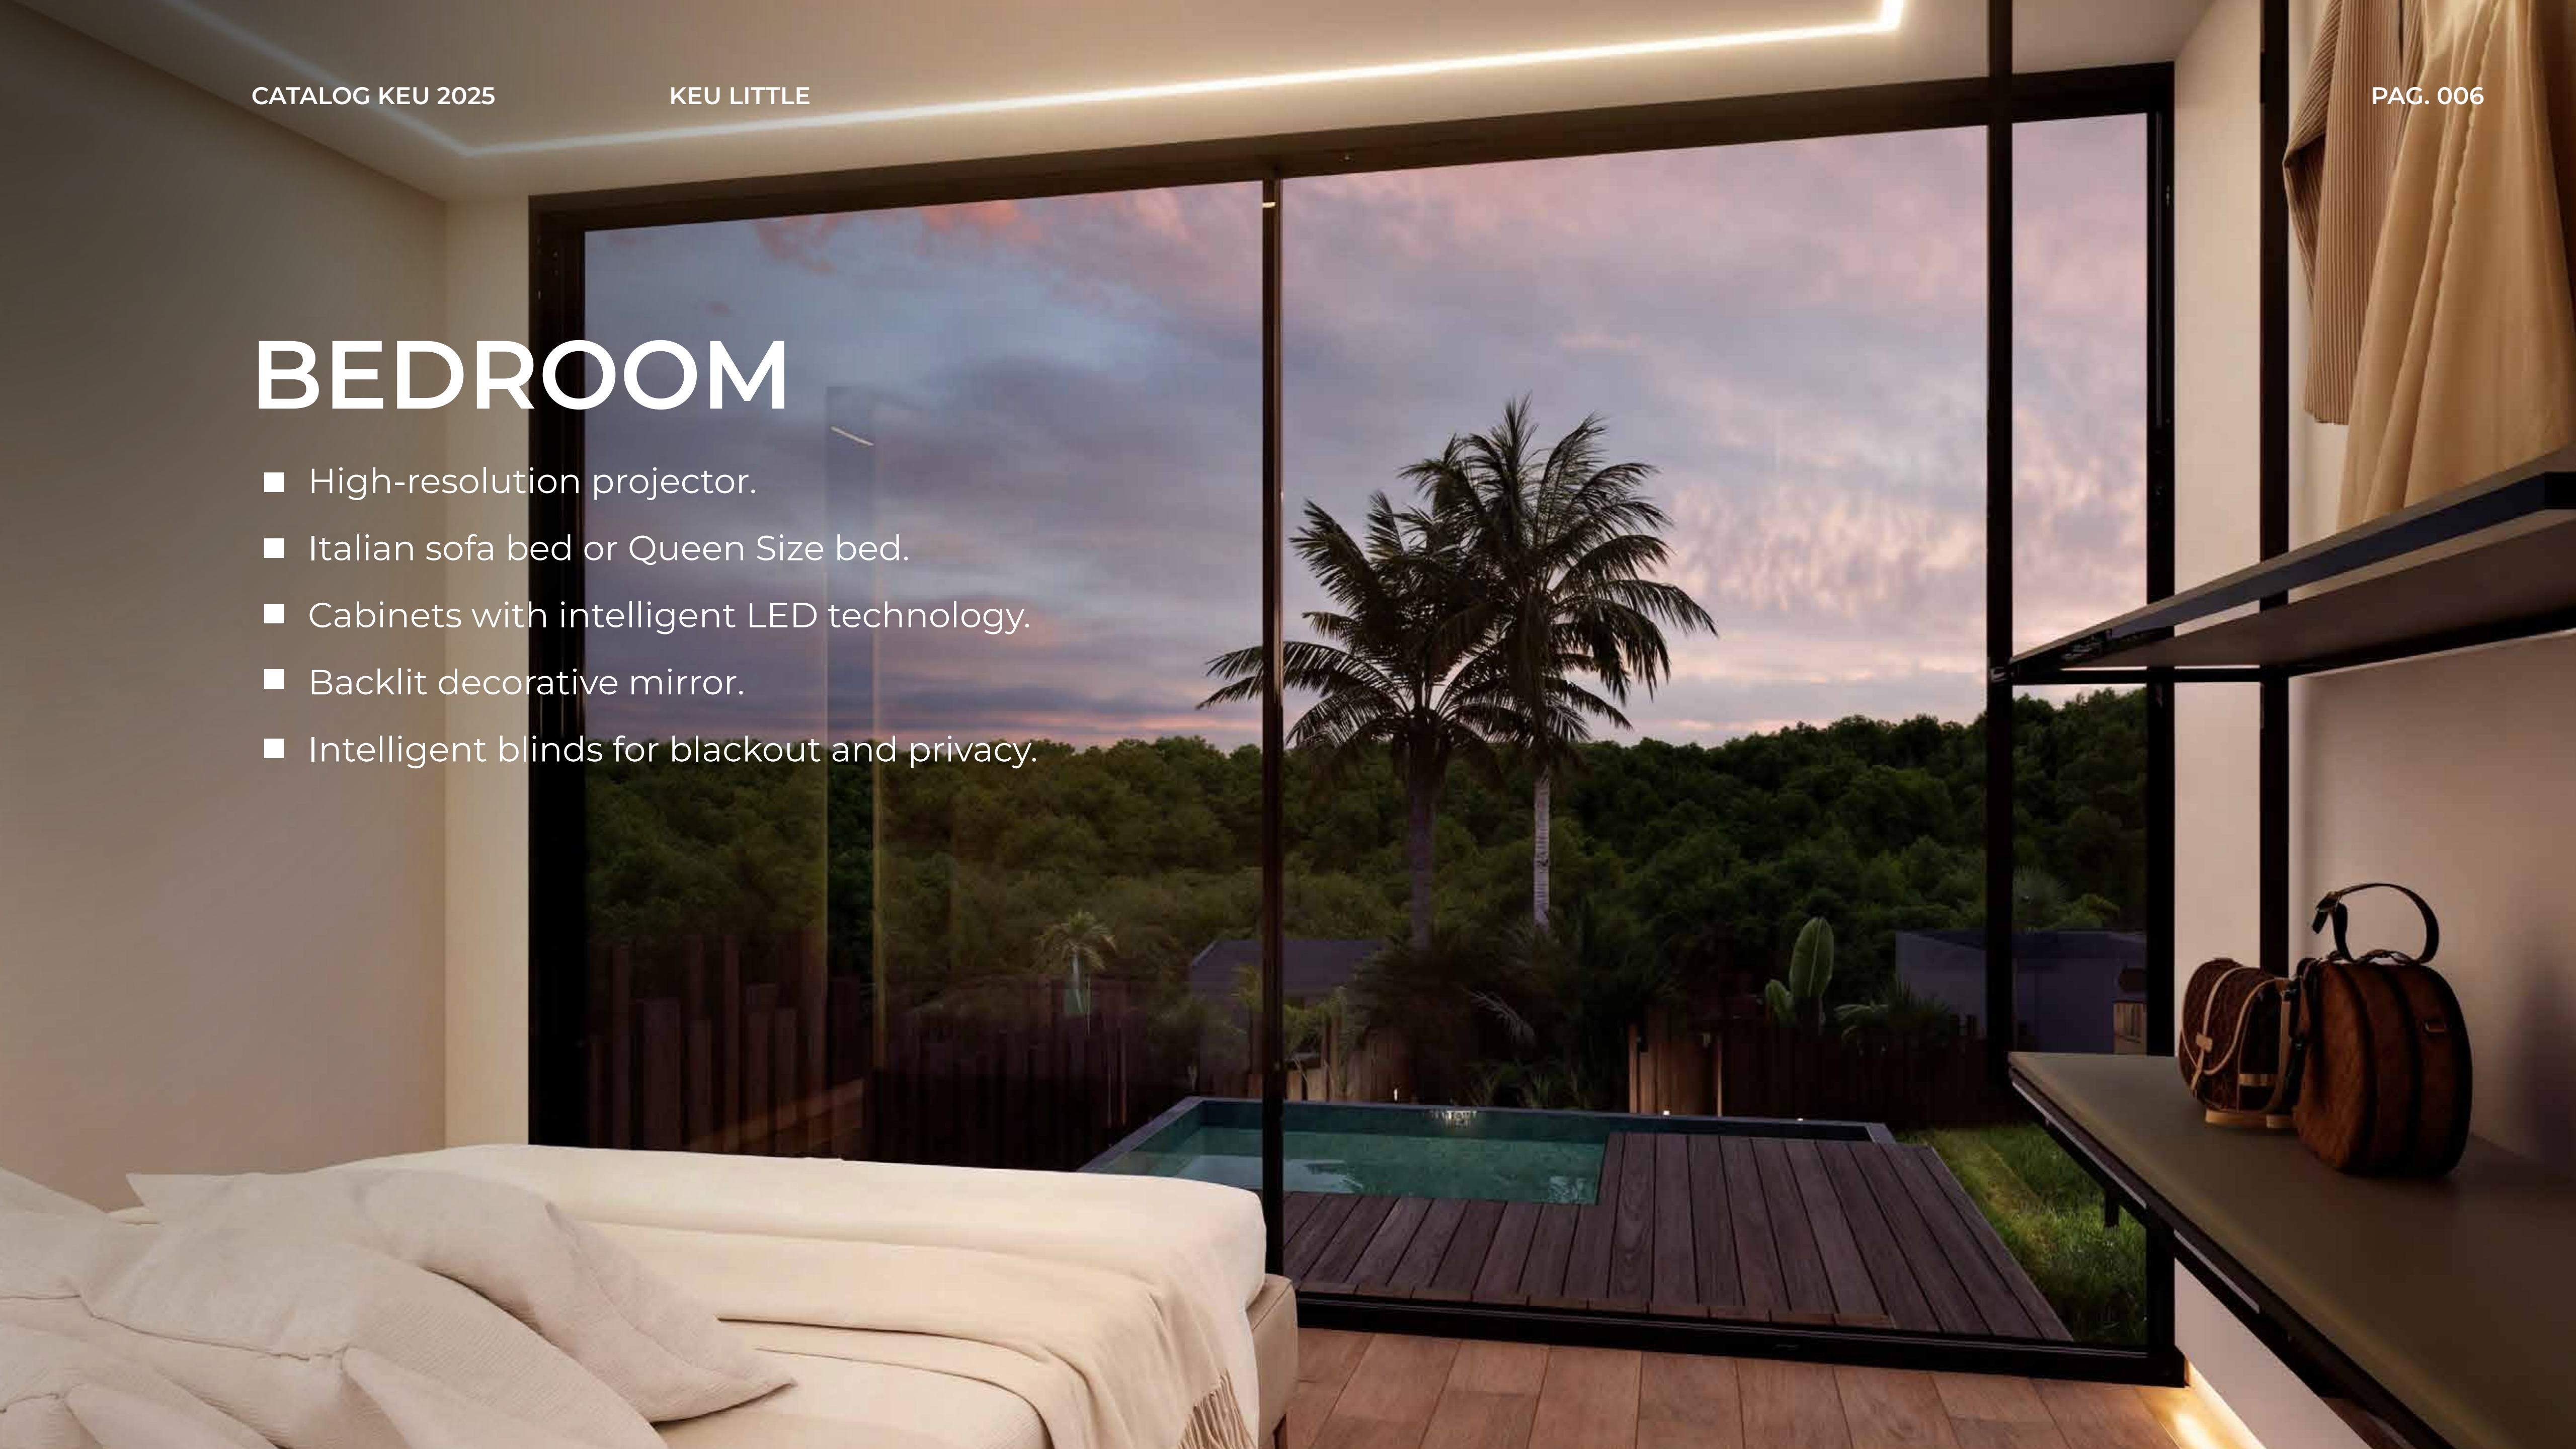

KEU LITTLE

ELEMENTAL: \$69.900

ESSENTIAL: \$101.322

CONFORT: \$117.928

LUXURY: \$132.278

[LEARN MORE PAG. 012](#) ▼

BATHROOM

- Intelligent blinds for blackout and privacy.
- Large-format Italian porcelain shower cladding.
- Bathroom cabinet with integrated Italian porcelain sink.
- Built-in faucets from the prestigious brand Roca.
- Wall-hung toilet by Roca.
- Custom-made floor-to-ceiling glass shower screen.

BEDROOM

- High-resolution projector.
- Italian sofa bed or Queen Size bed.
- Cabinets with intelligent LED technology.
- Backlit decorative mirror.
- Intelligent blinds for blackout and privacy.

keu

KEU LITTLE