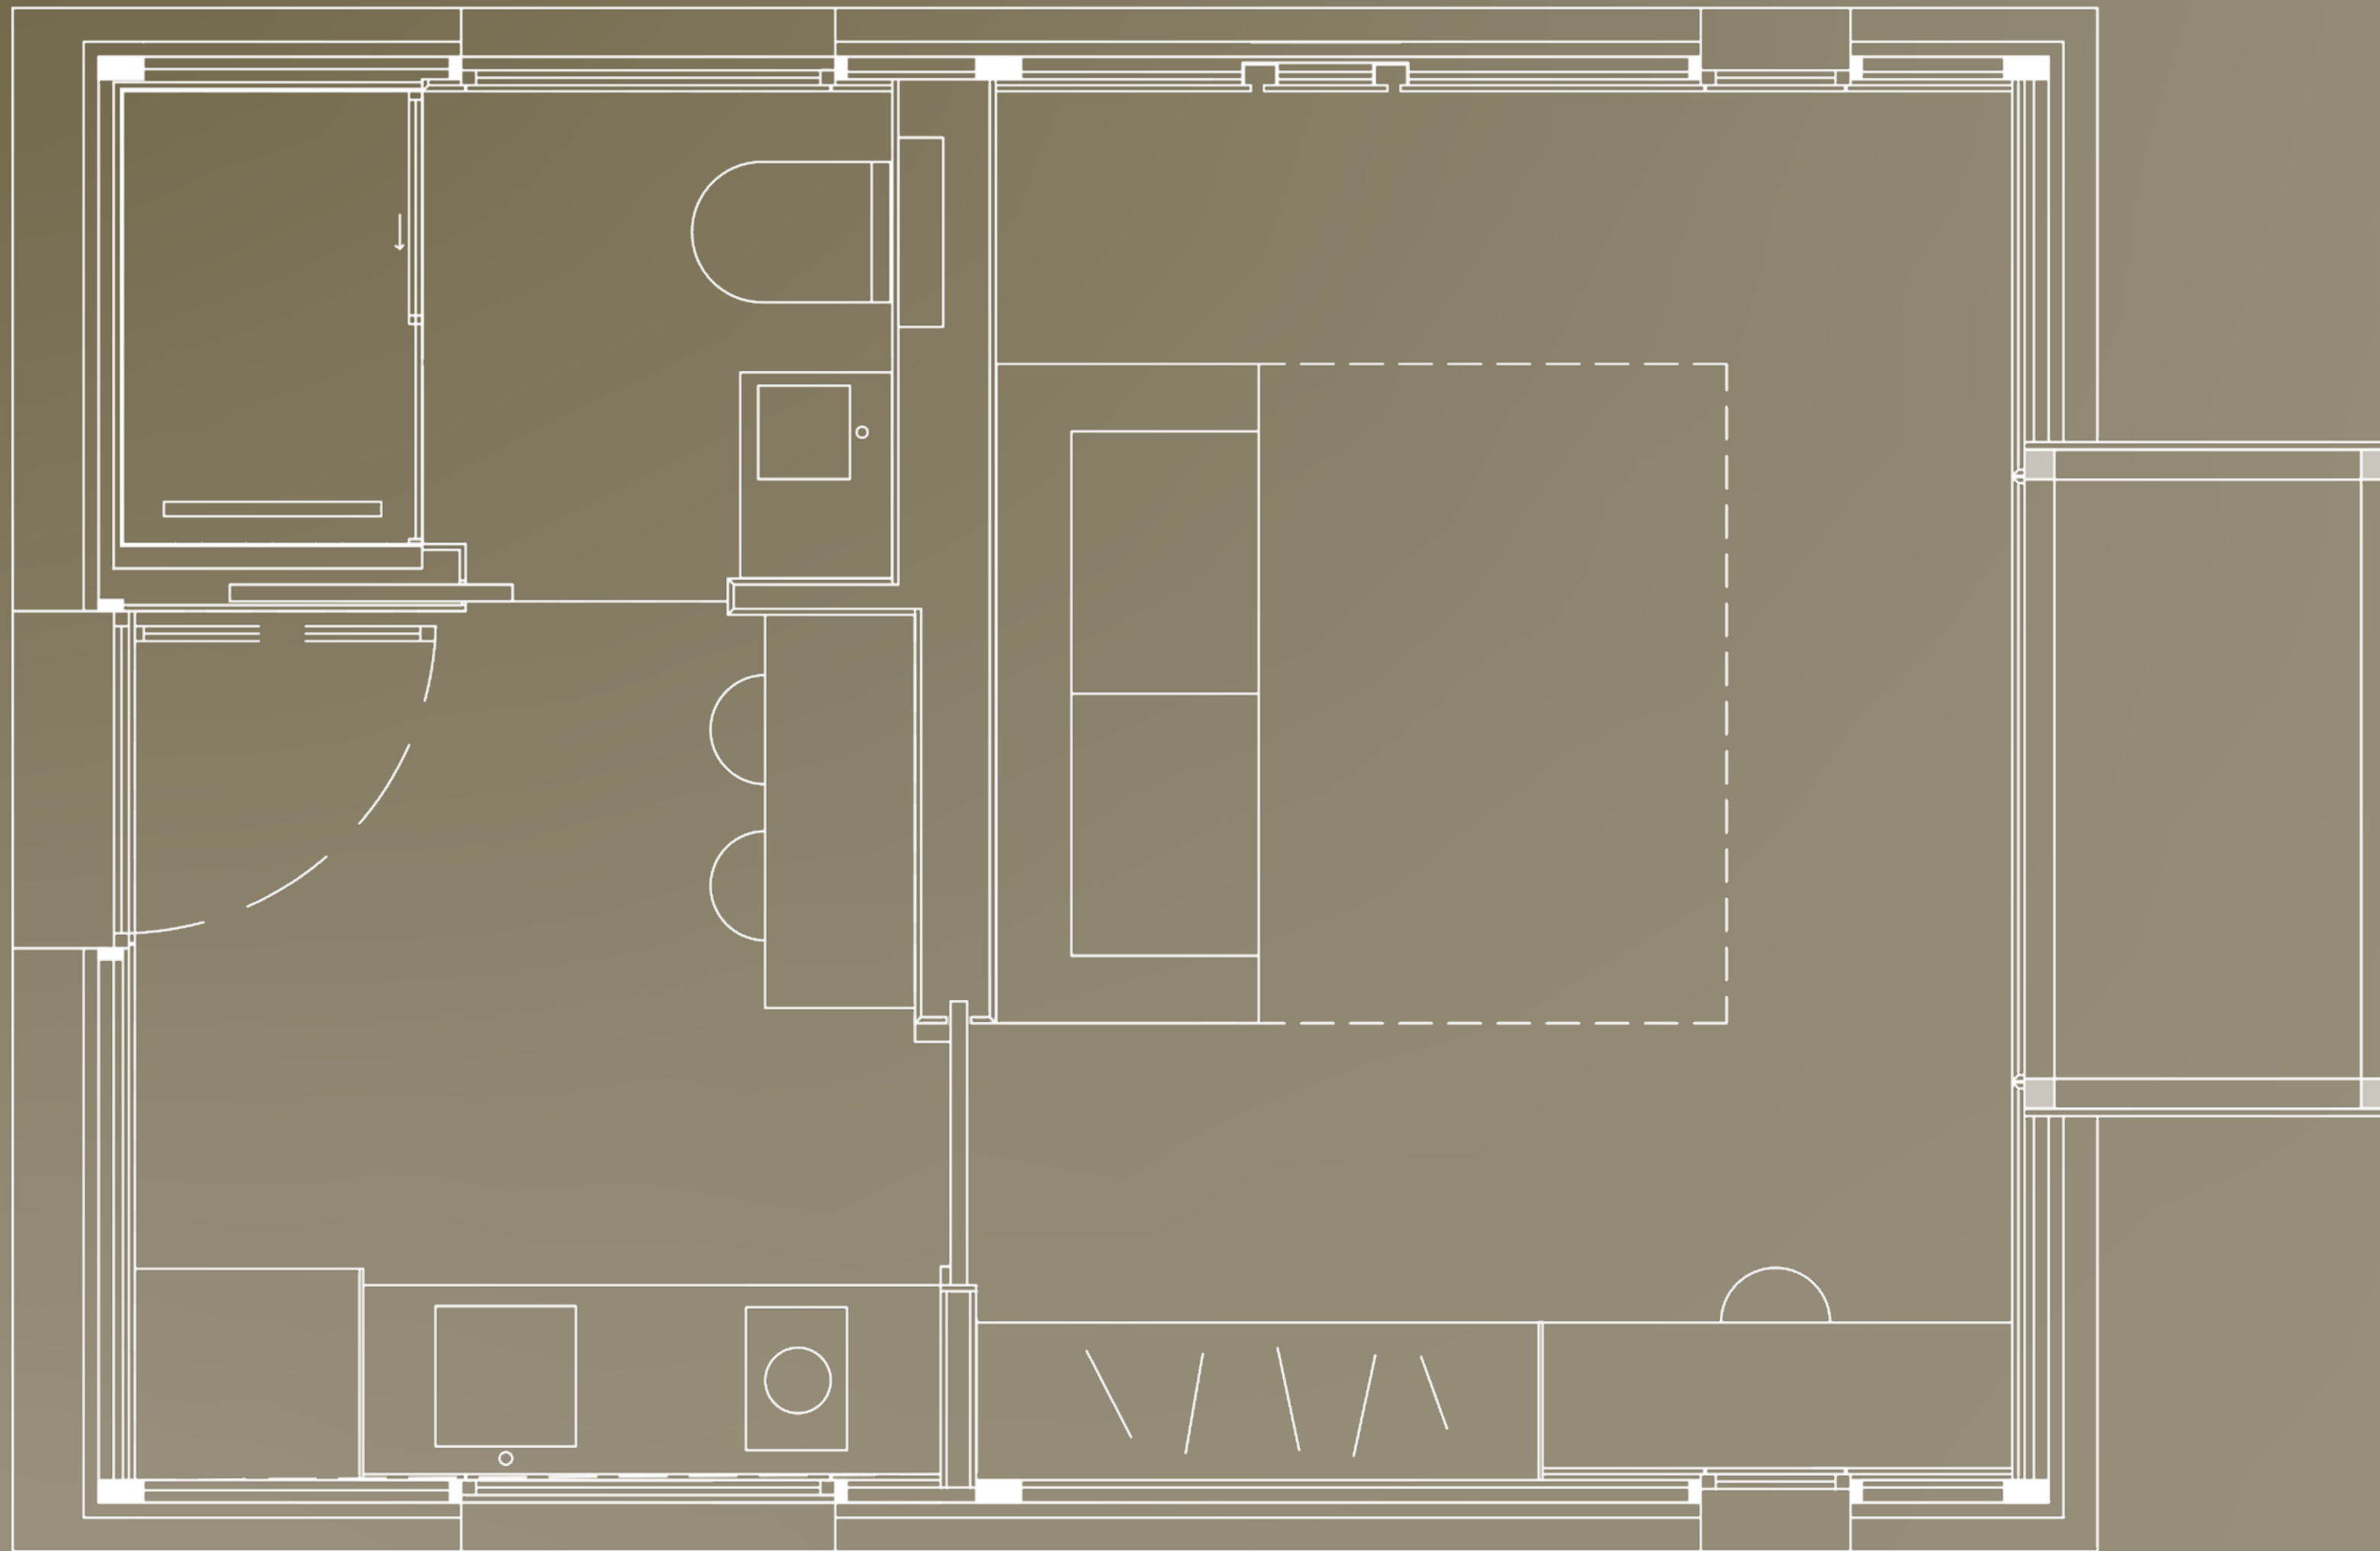

KEU POCKET

LENGTH	20' 11"	6,38 M
WIDTH	13' 6"	4,12 M
HEIGHT	11' 5"	3,50 M
WEIGHT	17636 LB	8.000 KG
SPACE LIVING	210 FT²	19,5 M²
GROSS AREA	264 FT²	24,5 M²