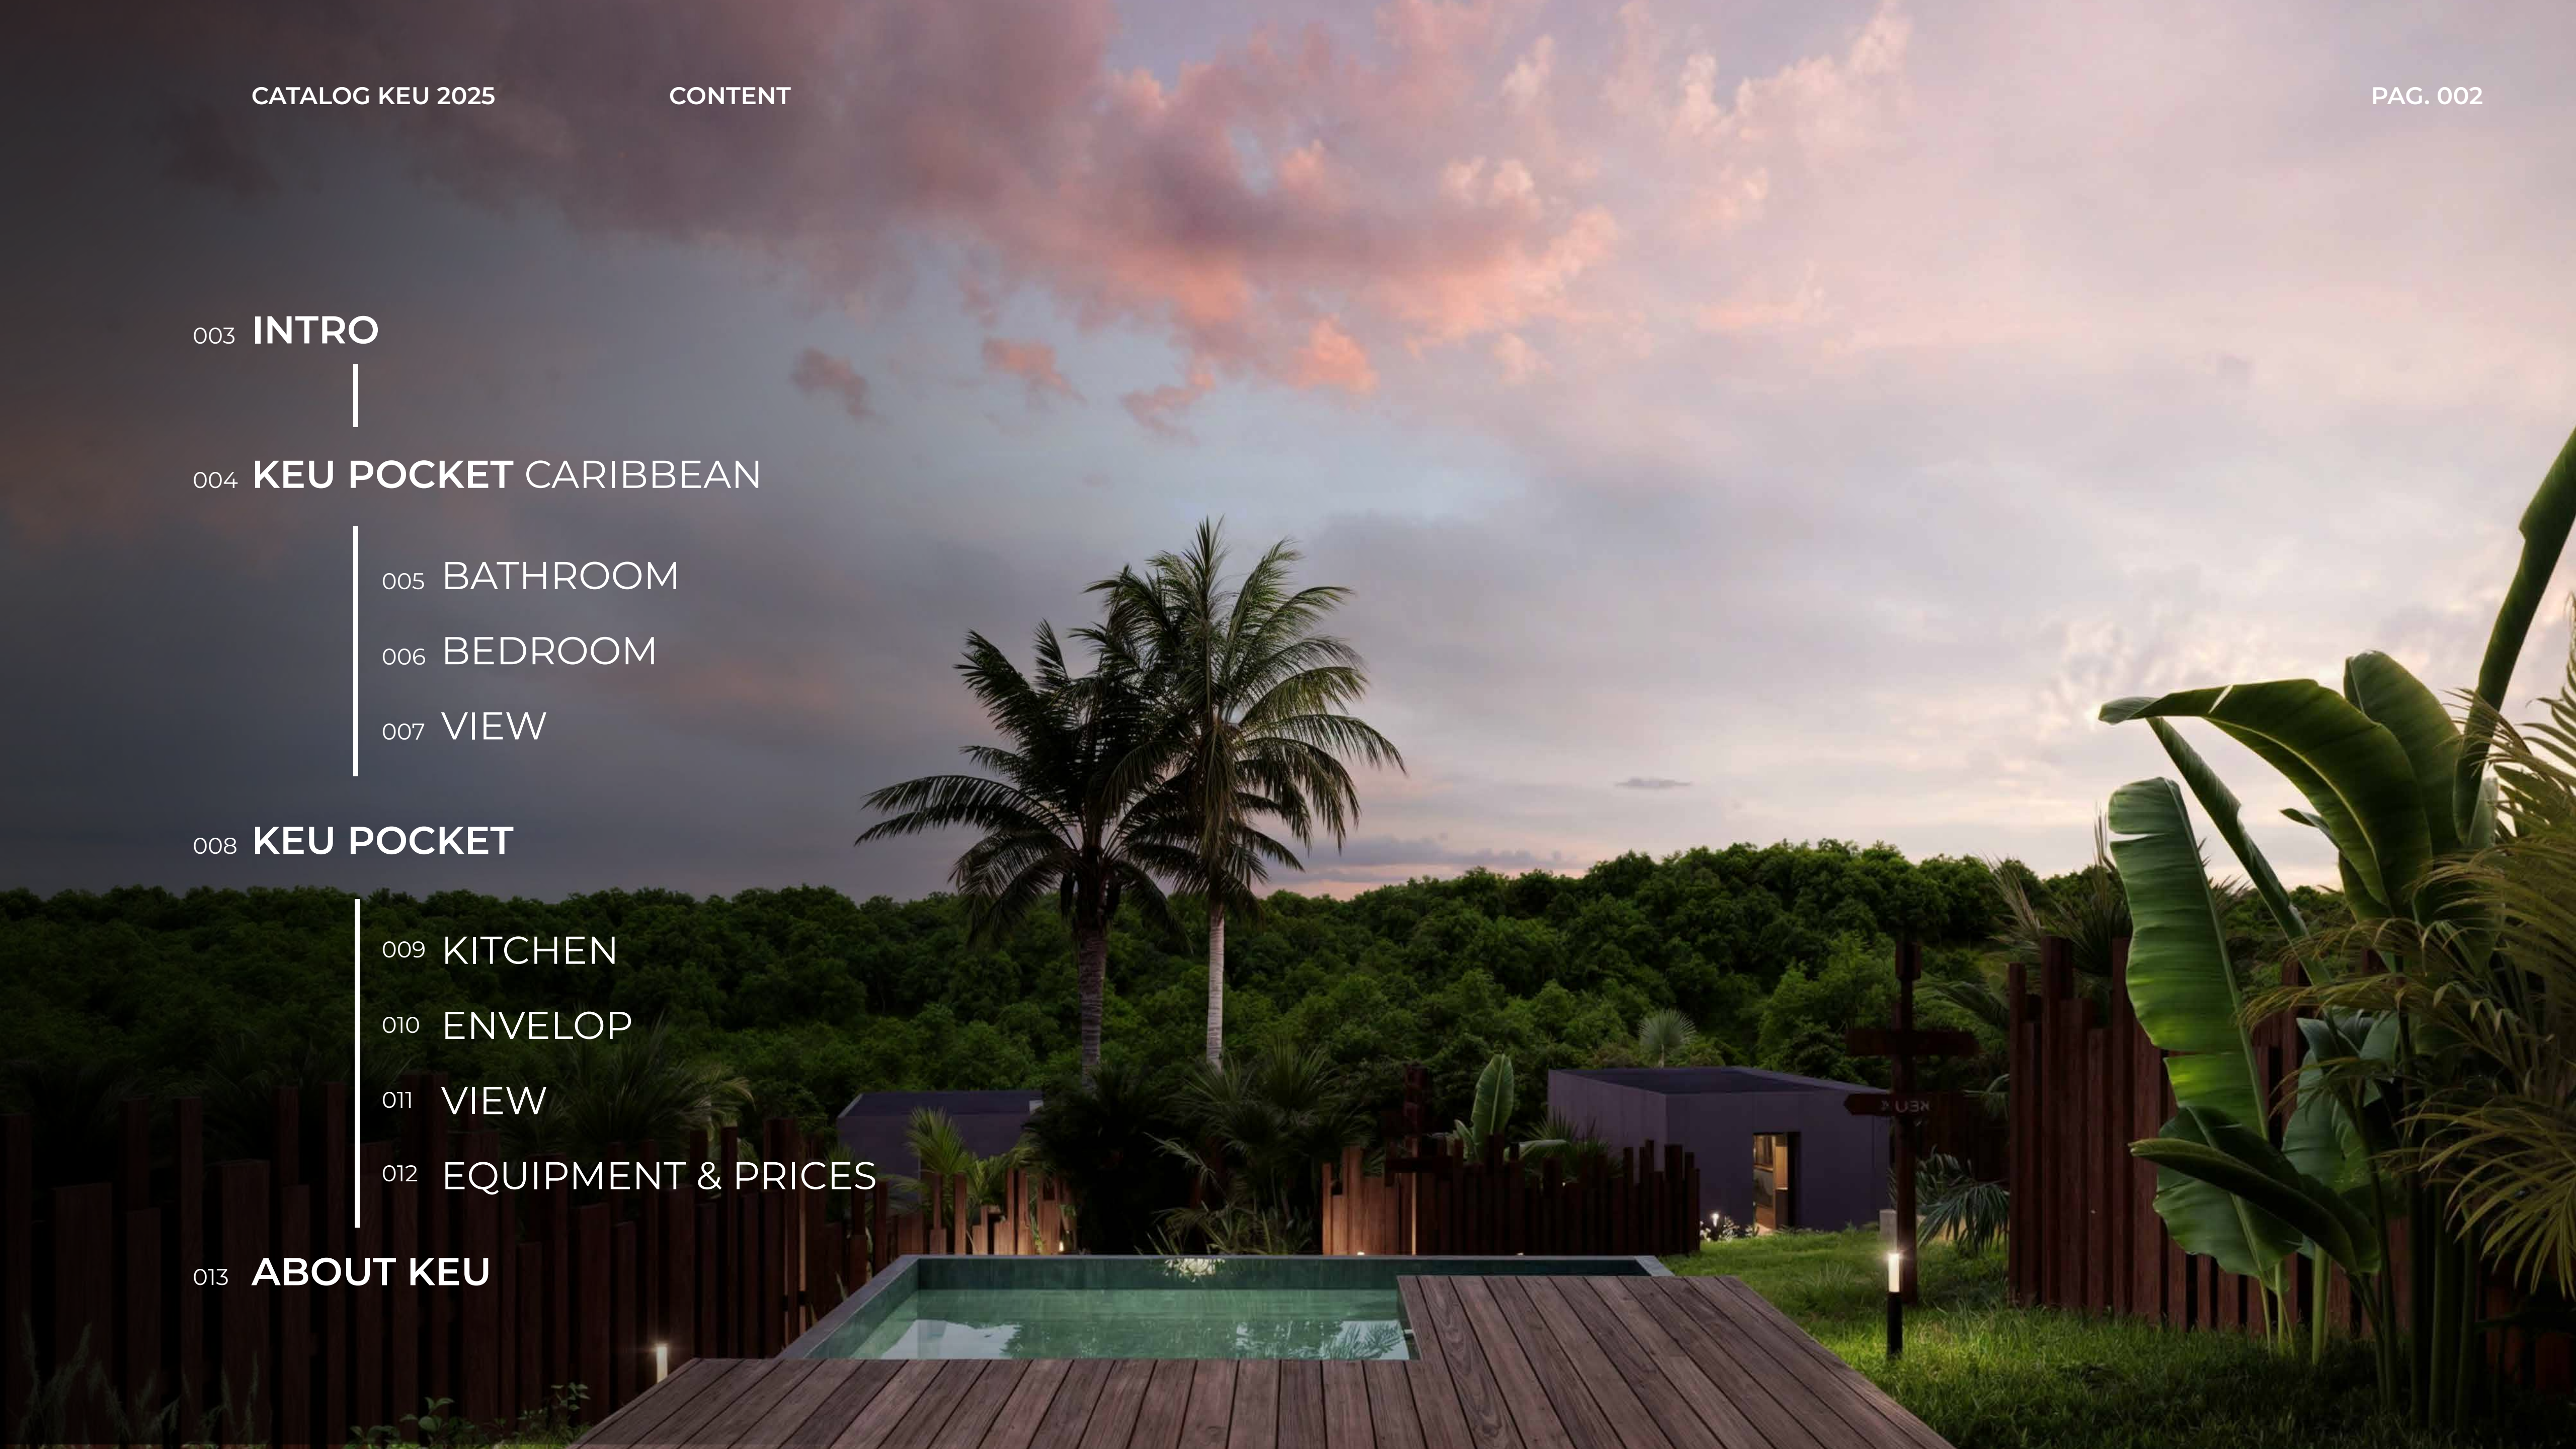

# YOUR HOME ANYWHERE

An aerial night view of a luxury resort. The scene is dominated by several modern, rectangular, prefabricated homes with large glass windows and doors, some of which are illuminated from within. These homes are scattered across a lush, green landscape. In the center, there is a large, rectangular swimming pool with lounge chairs around it. To the right, a dark, paved area, likely a golf course, is visible with several golf carts parked. The background is a dense forest of trees, and the sky is a mix of dark blue and purple, suggesting dusk or dawn. The overall atmosphere is serene and exclusive.