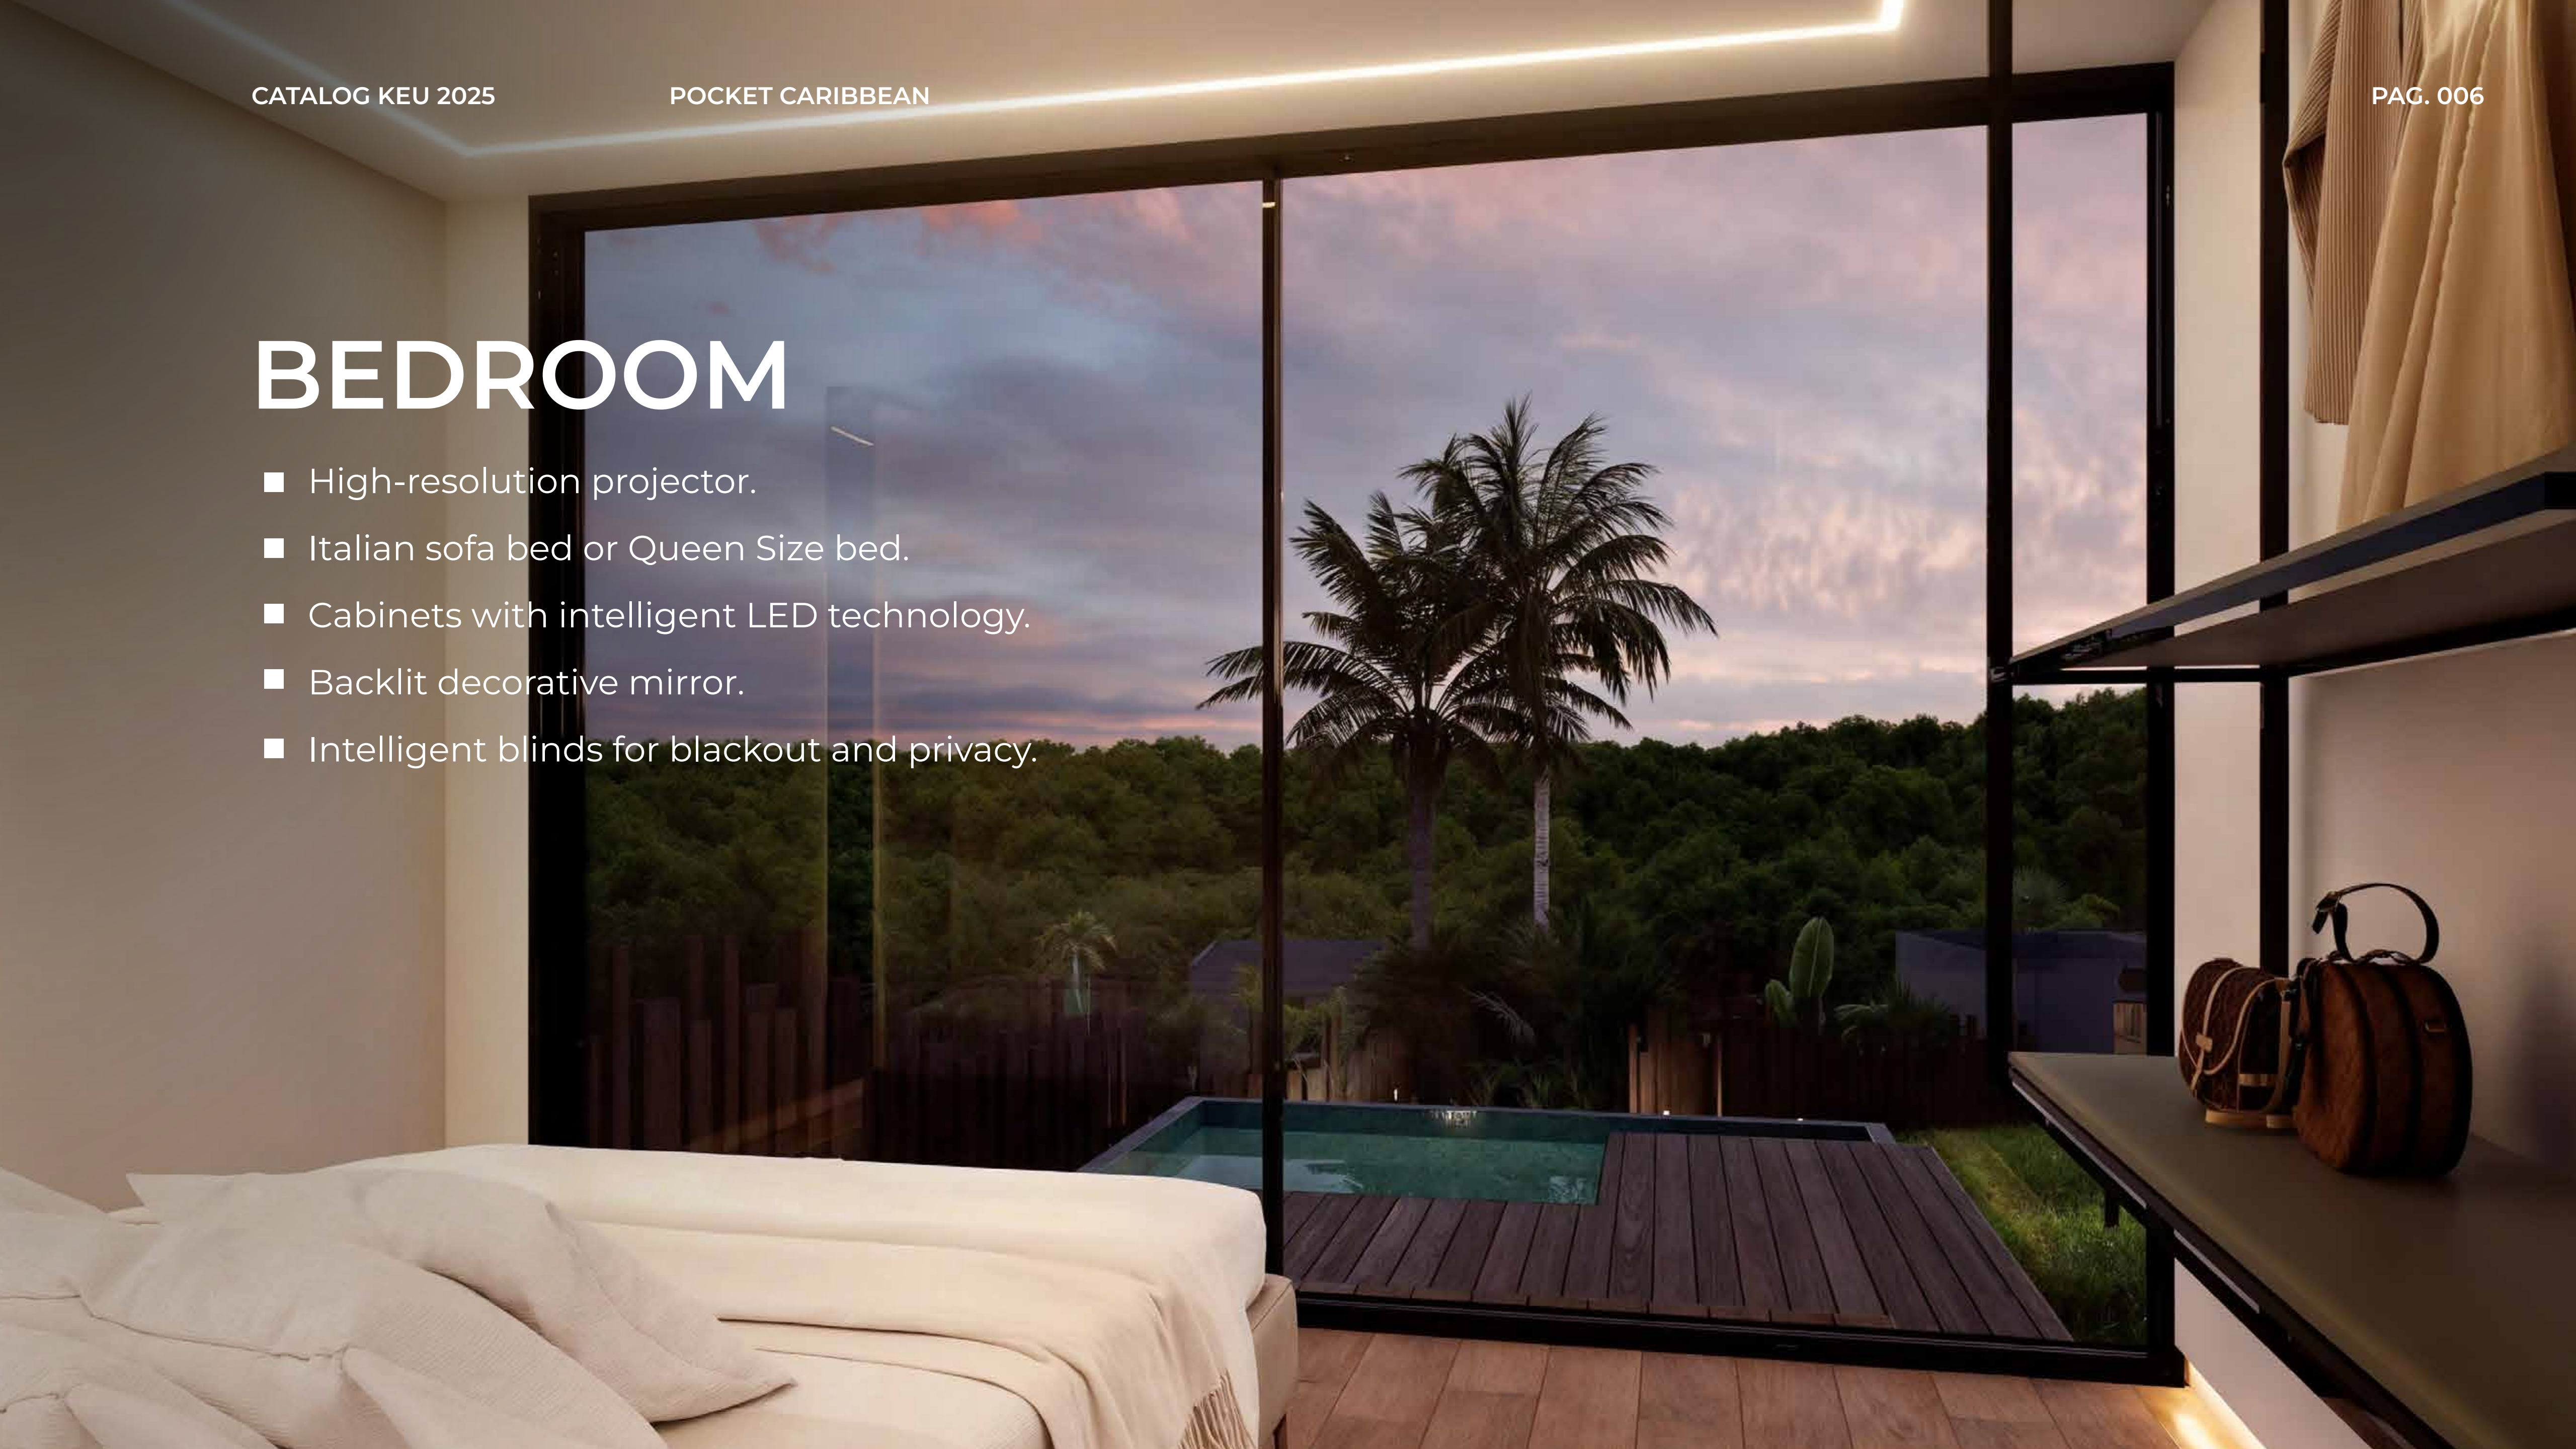

BEDROOM

- High-resolution projector.
- Italian sofa bed or Queen Size bed.
- Cabinets with intelligent LED technology.
- Backlit decorative mirror.
- Intelligent blinds for blackout and privacy.