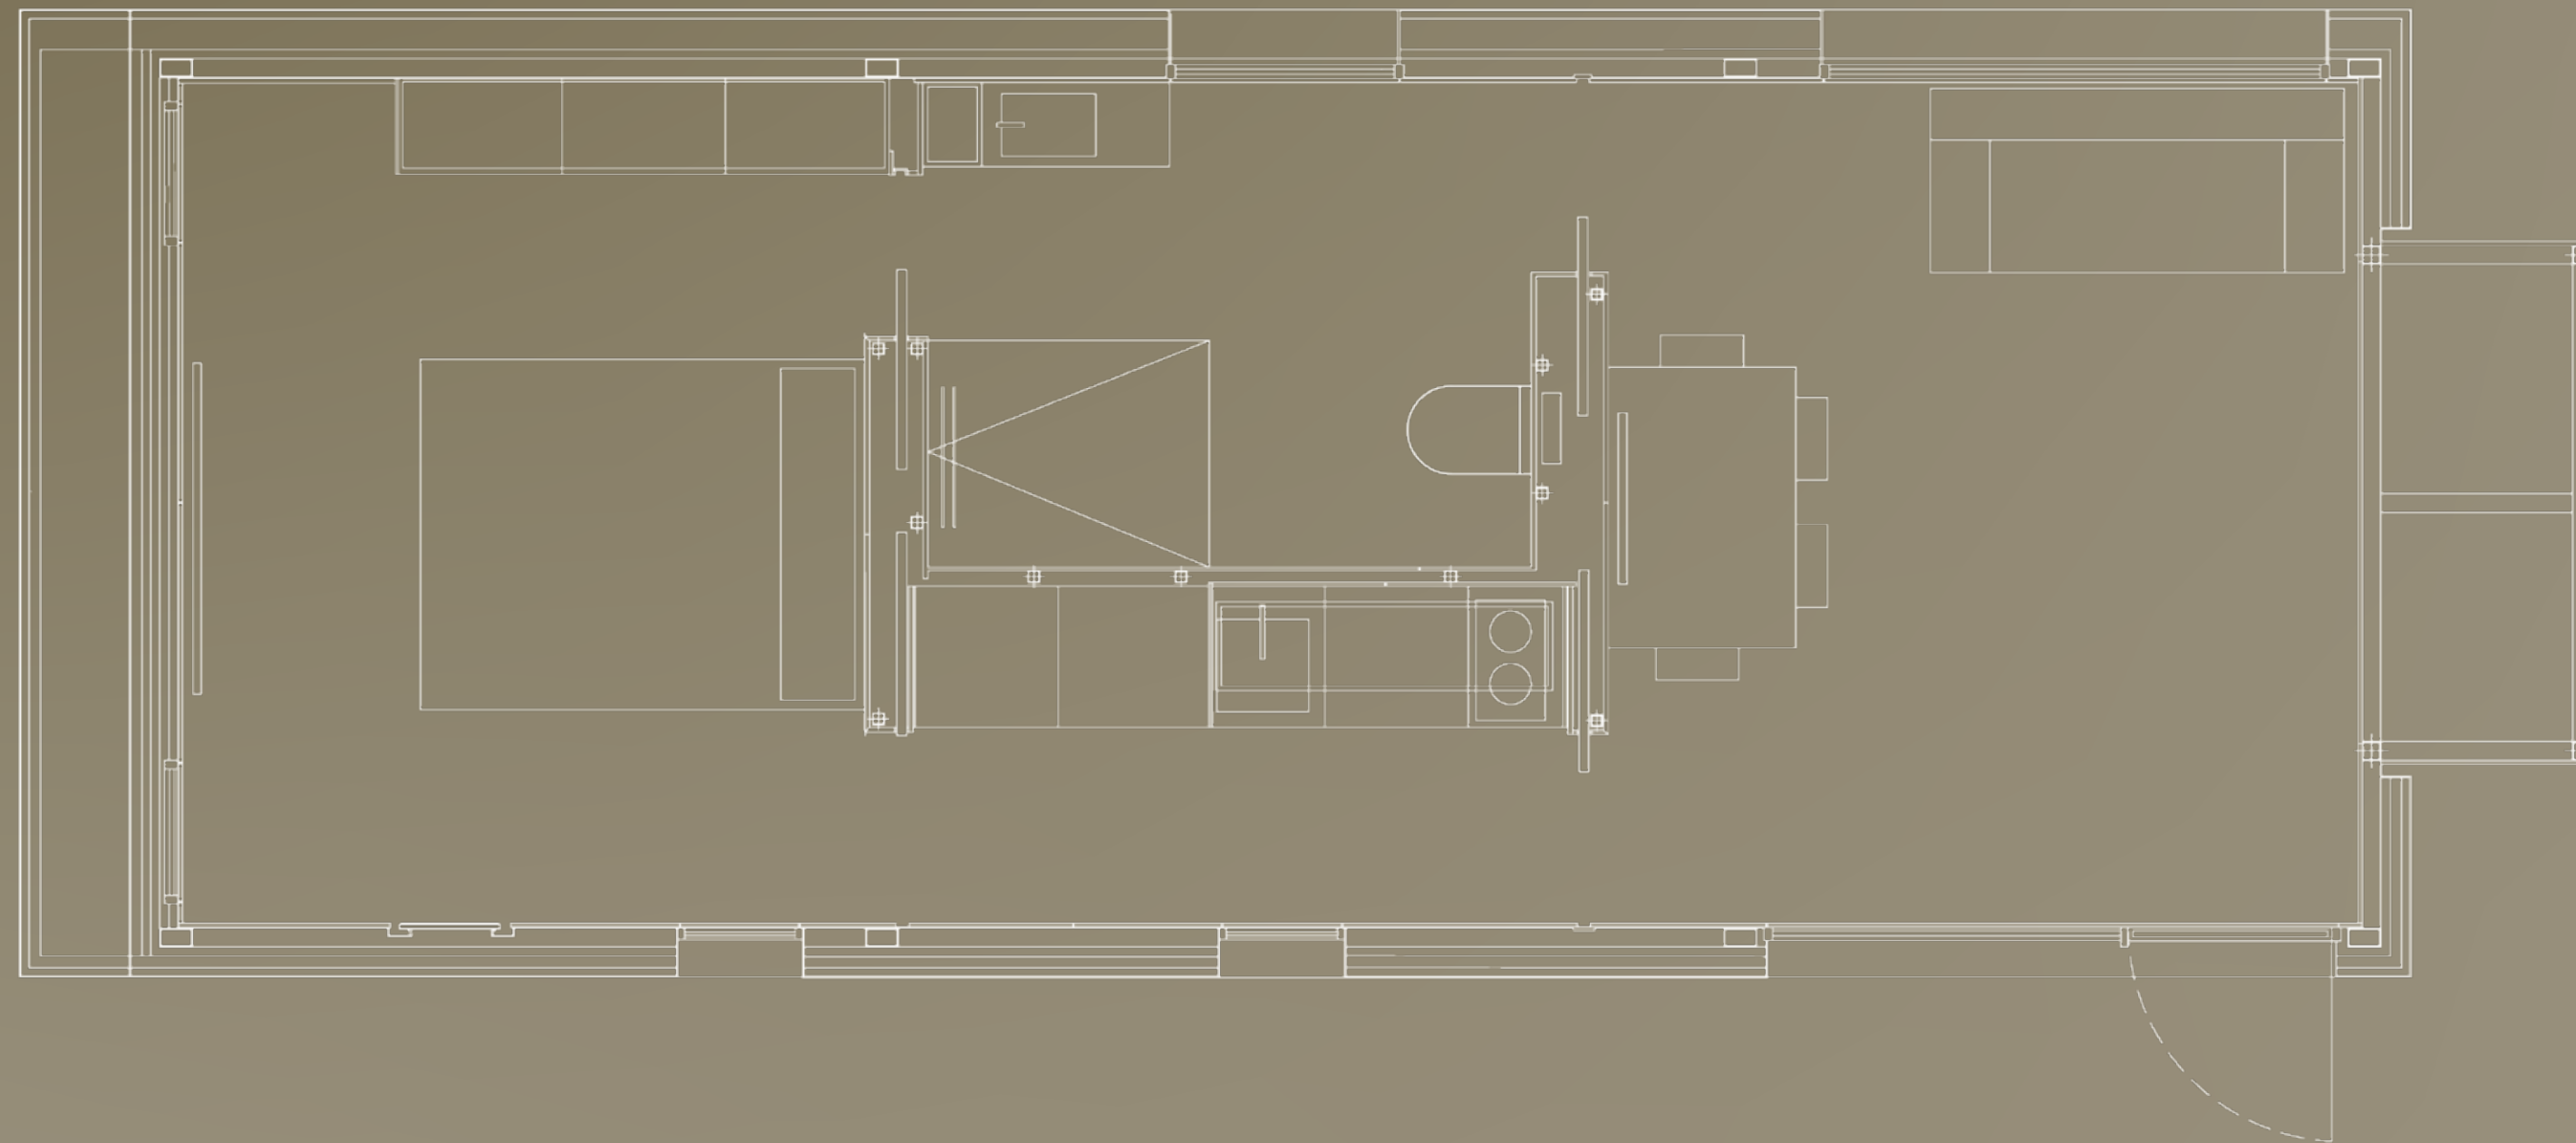

keu

FAMILY EVOQUE

LENGTH	36' 1"	11 M
WIDTH	13' 7"	4,12 M
HEIGHT	12'	3,67 M
WEIGHT	26455 LB	12.000 KG
SPACE LIVING	409 FT ²	38 M ²
GROSS AREA	473 FT ²	44 M ²

ELEMENT

\$99.900

INCLUDES ▼

- EQUIPPED KITCHEN
- AIR CONDITIONING
- FULL BATHROOM
- WARDROBES
- COMPACT LADDER