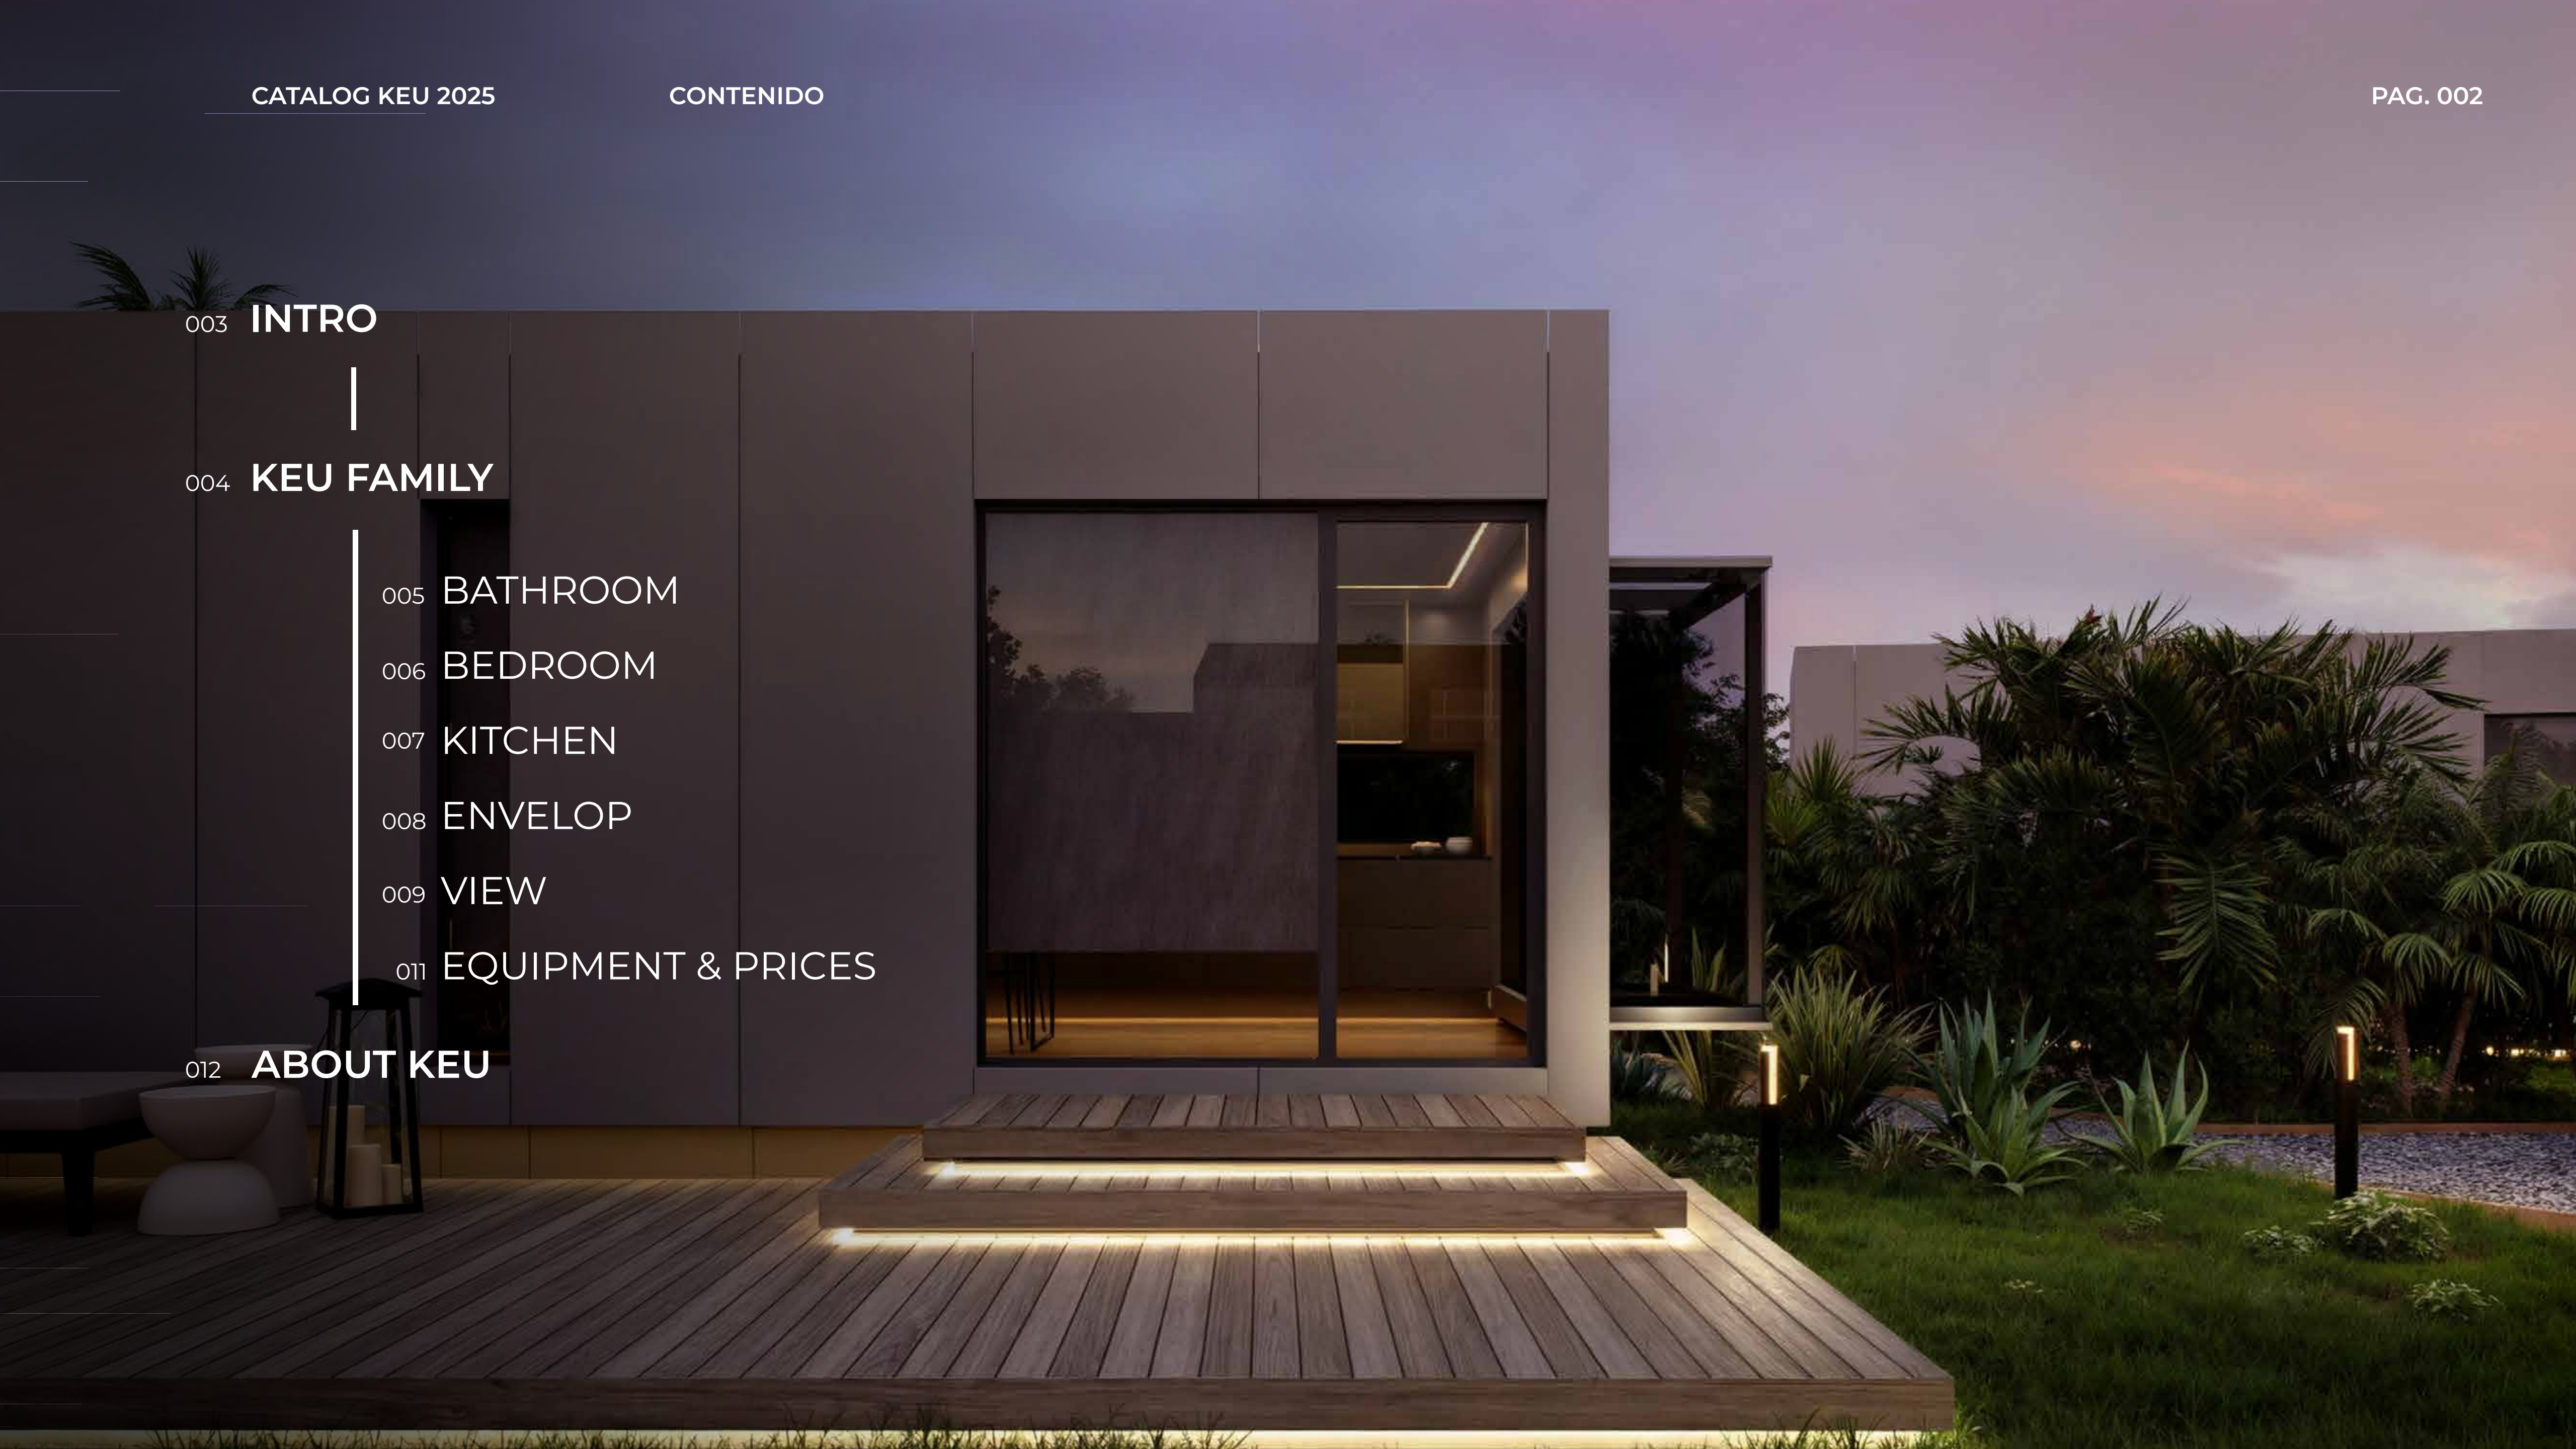

003 **INTRO**

004 **KEU FAMILY**

005 BATHROOM

006 BEDROOM

007 KITCHEN

008 ENVELOP

009 VIEW

011 EQUIPMENT & PRICES

012 **ABOUT KEU**