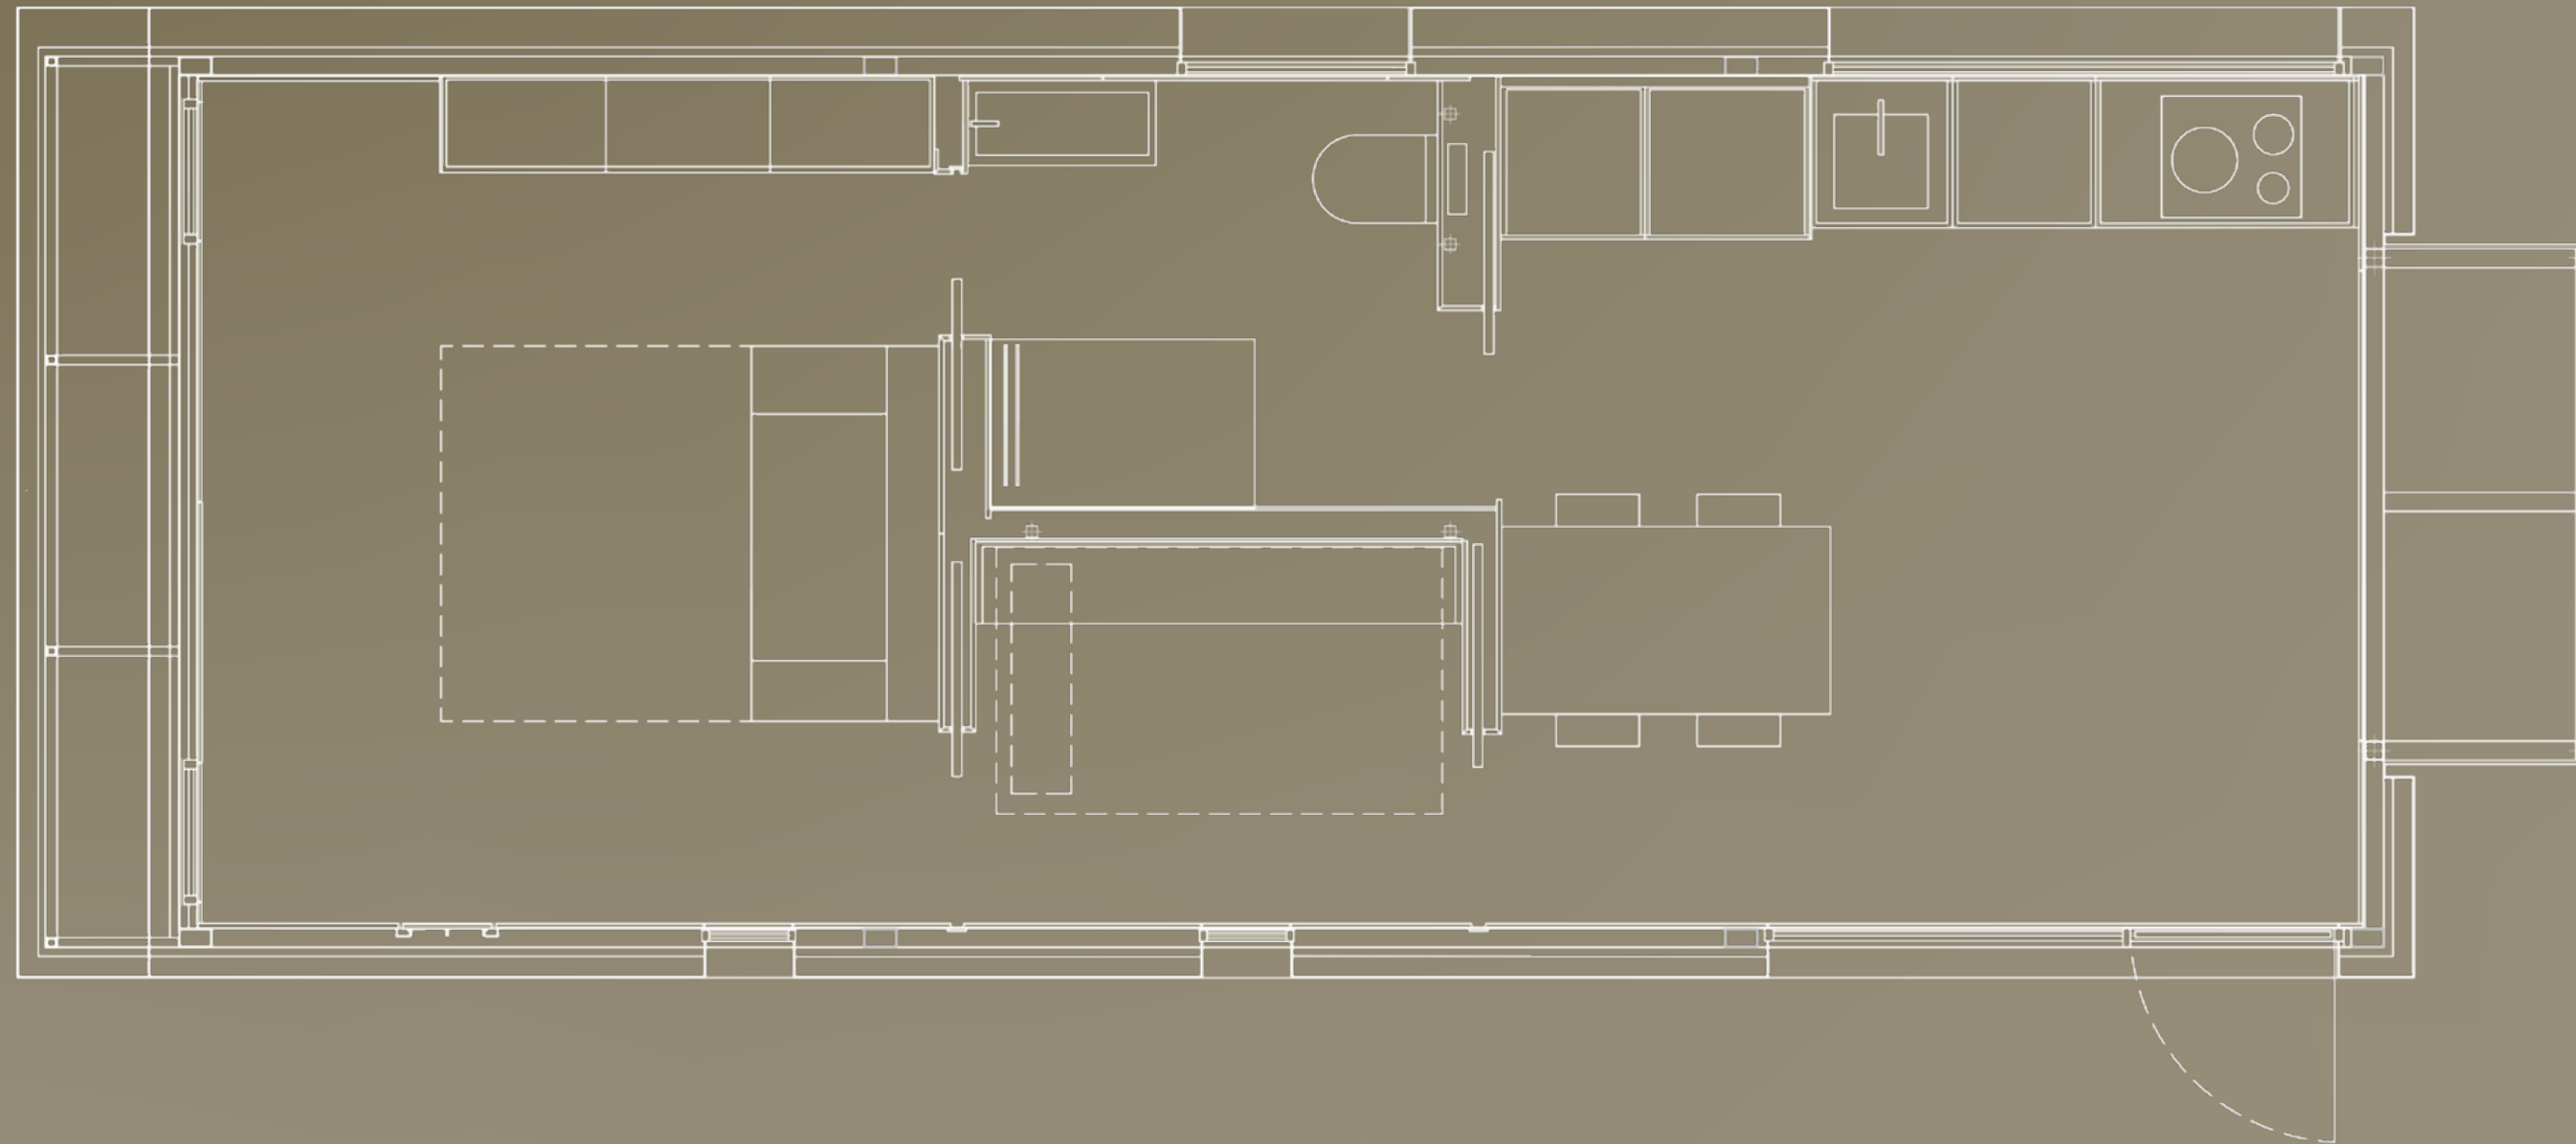

keu FAMILY

LENGTH	36' 1"	11 M
WIDTH	13' 7"	4,12 M
HEIGHT	12'	3,67 M
WEIGHT	26455 LB	12.000 KG
SPACE LIVING	409 FT ²	38 M ²
GROSS AREA	473 FT ²	44 M ²

ELEMENT

\$ 99.900
INCLUDES ▼

- EQUIPPED KITCHEN
- AIR CONDITIONING
- FULL BATHROOM
- WARDROBES
- COMPACT LADDER