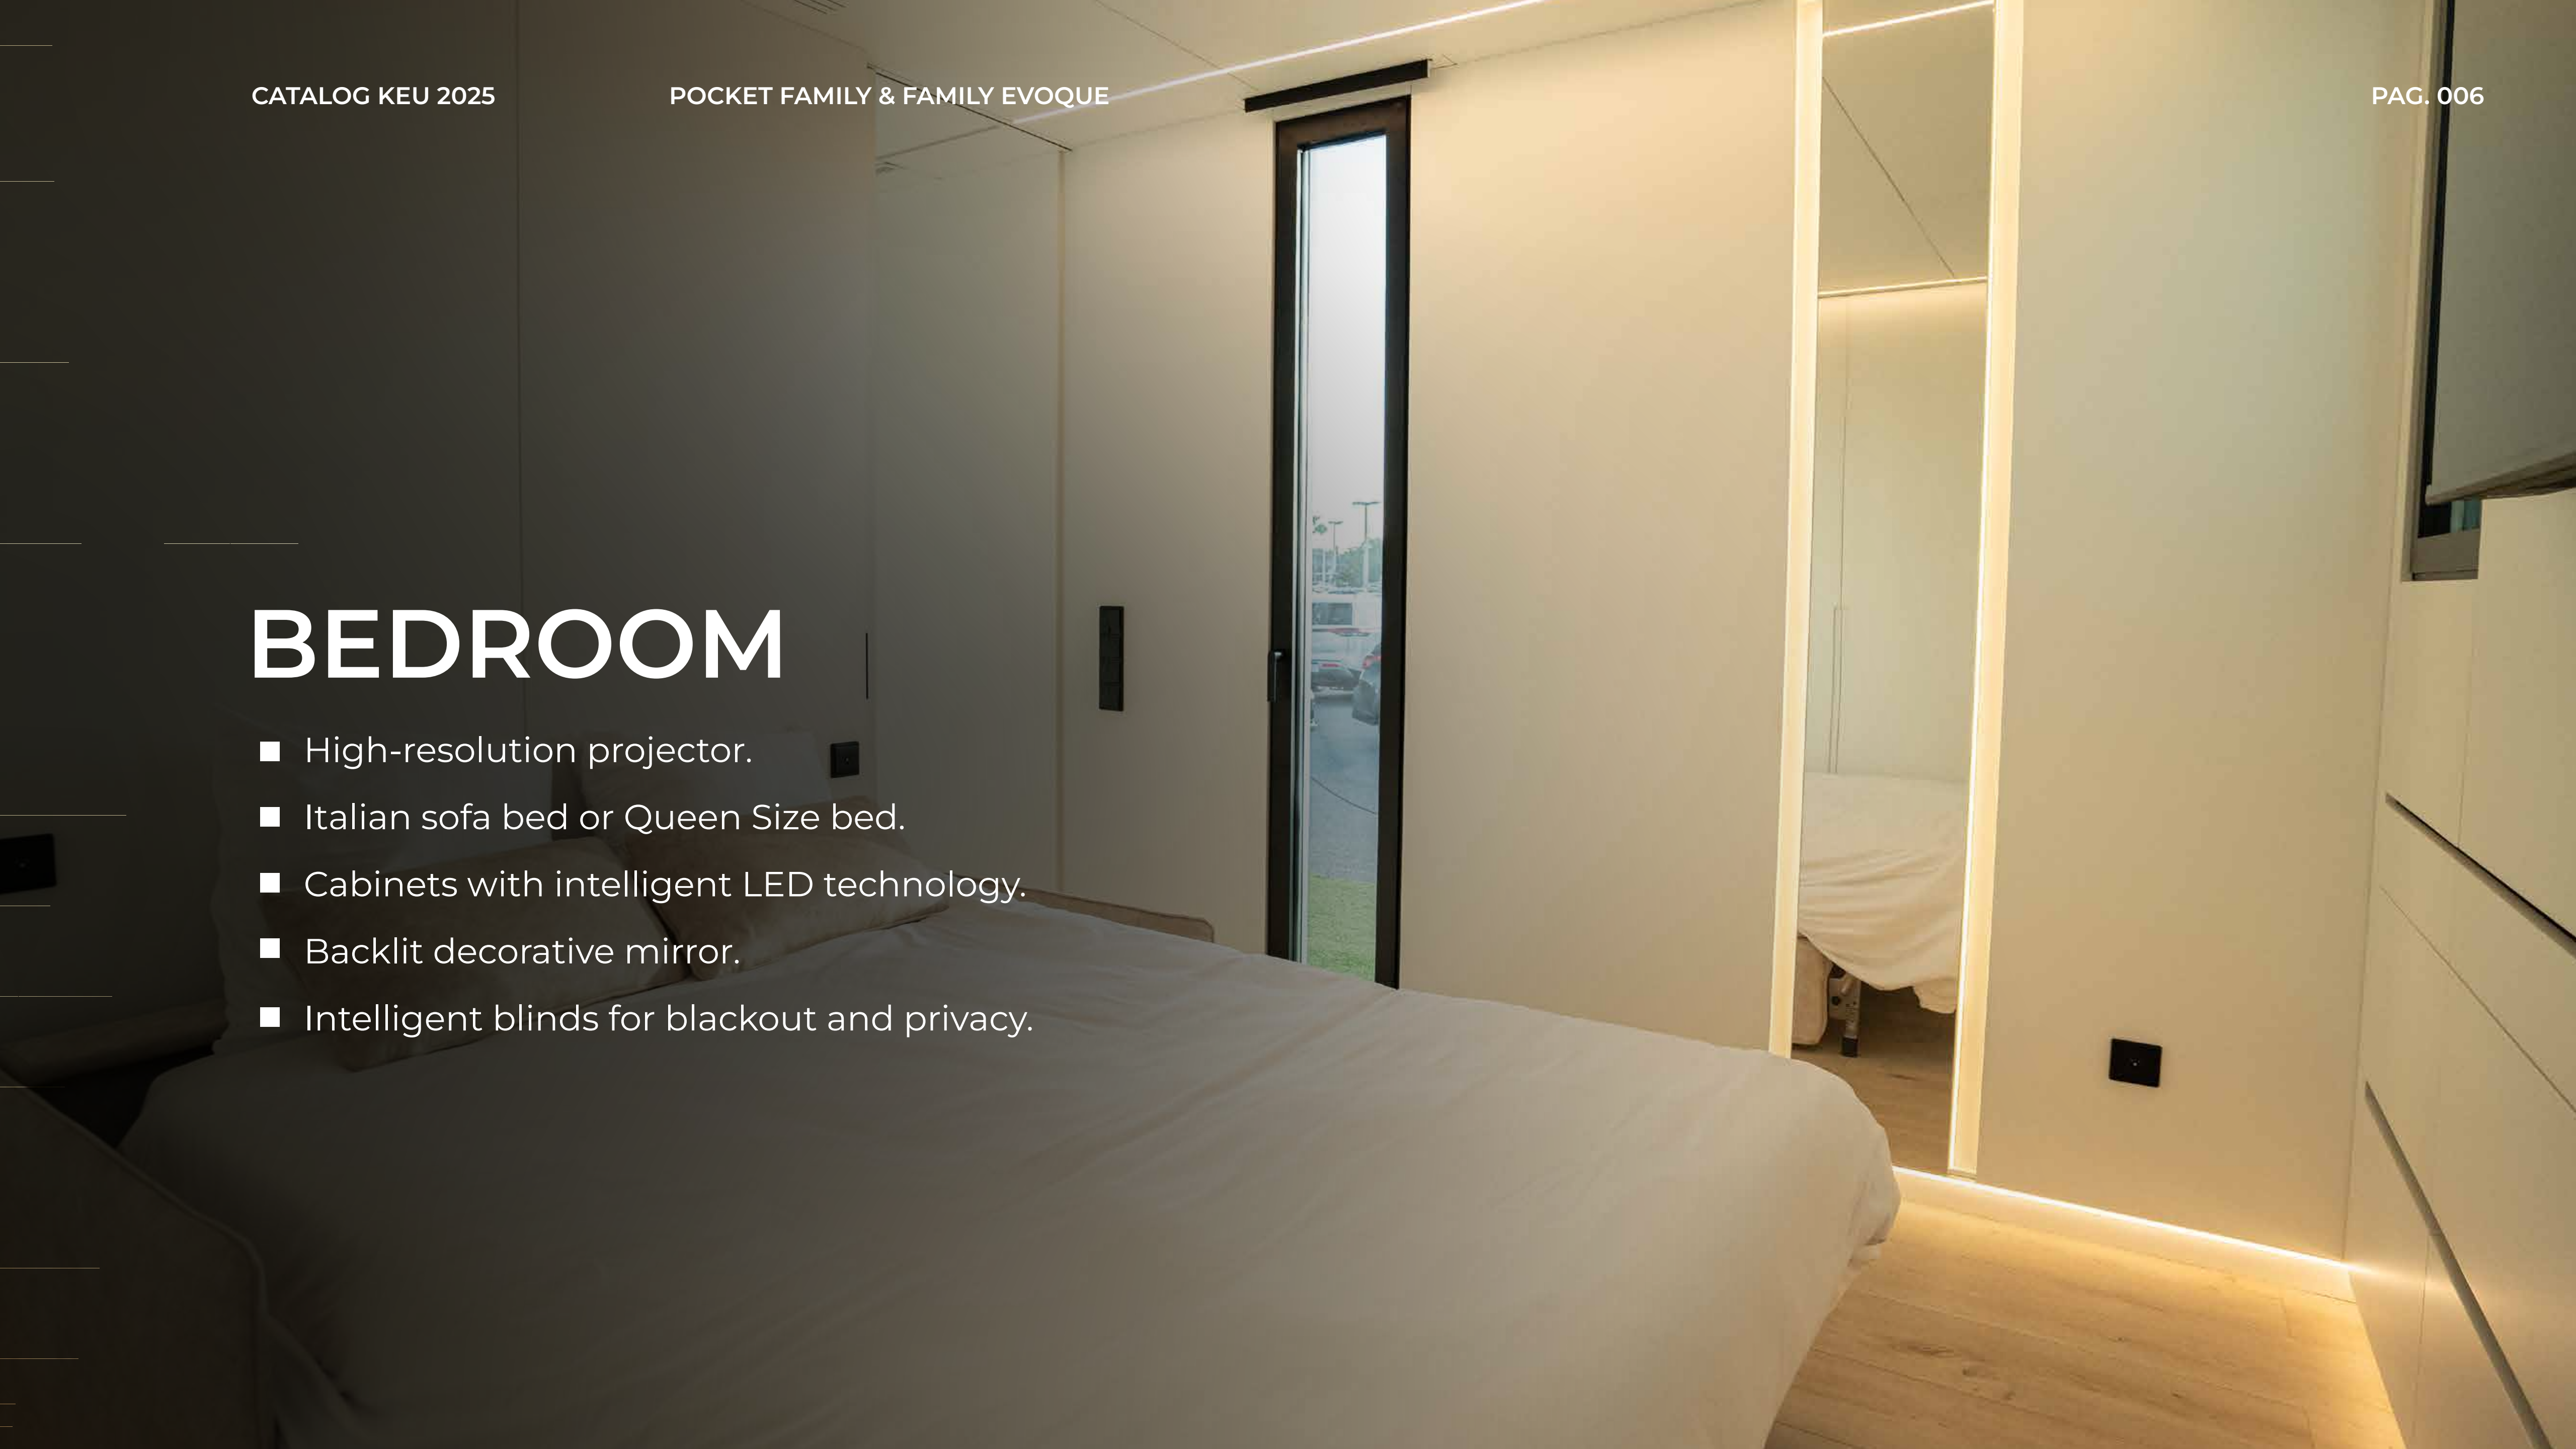

BEDROOM

- High-resolution projector.
- Italian sofa bed or Queen Size bed.
- Cabinets with intelligent LED technology.
- Backlit decorative mirror.
- Intelligent blinds for blackout and privacy.