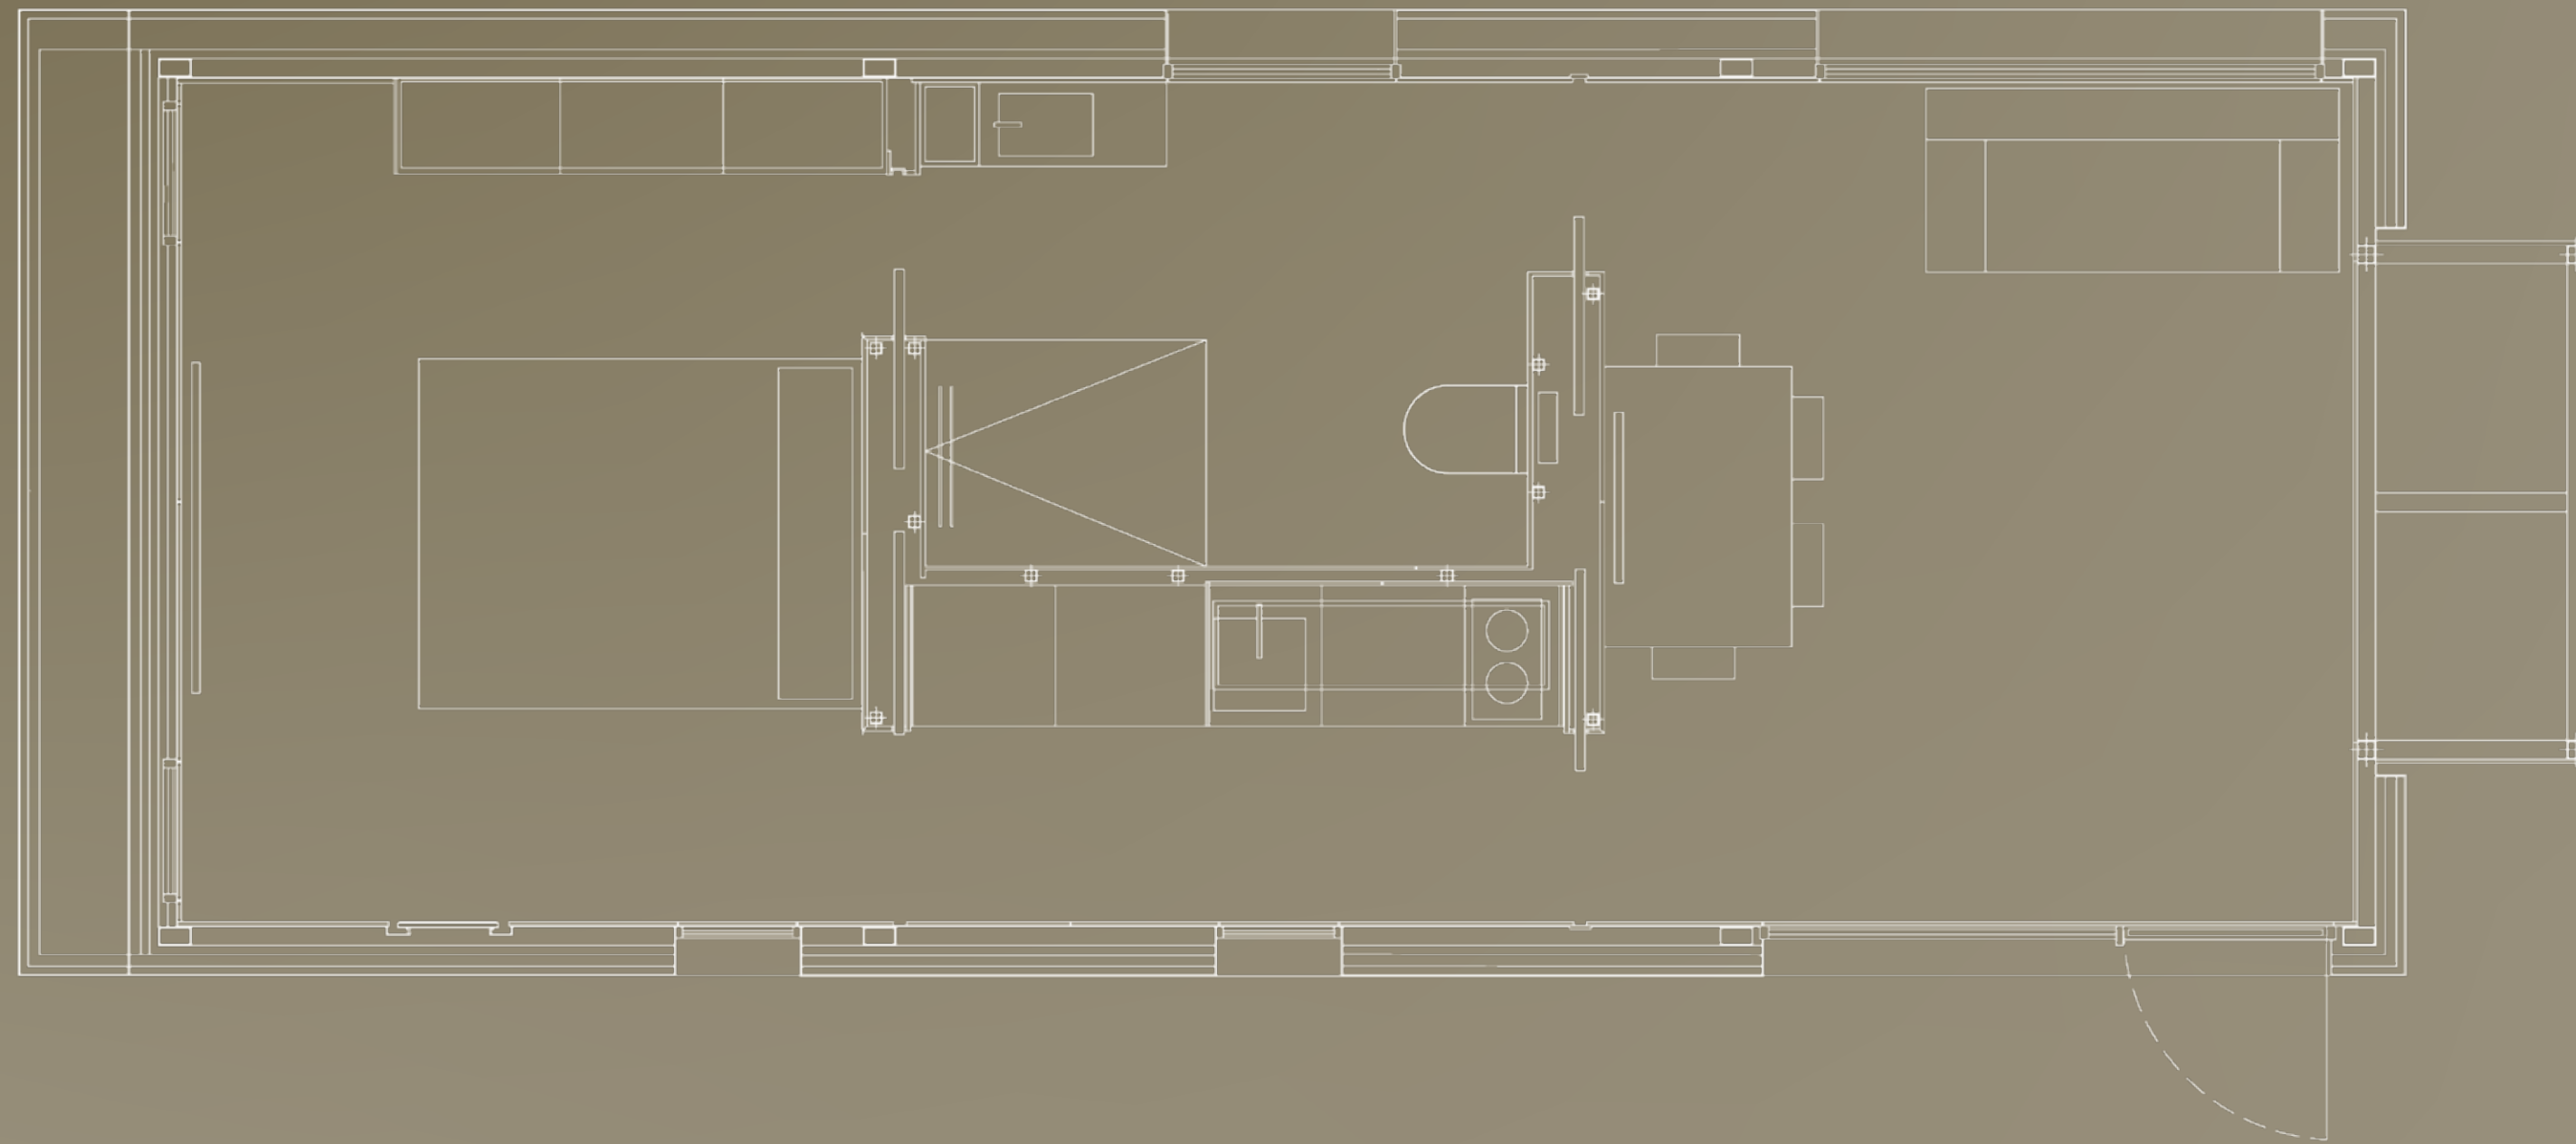

keu

FAMILY EVOQUE

LENGTH	36' 1"	11 M
WIDTH	13' 7"	4,12 M
HEIGHT	12'	3,67 M
WEIGHT	26455 LB	12.000 KG
SPACE LIVING	409 FT²	38 M²
GROSS AREA	473 FT²	44 M²