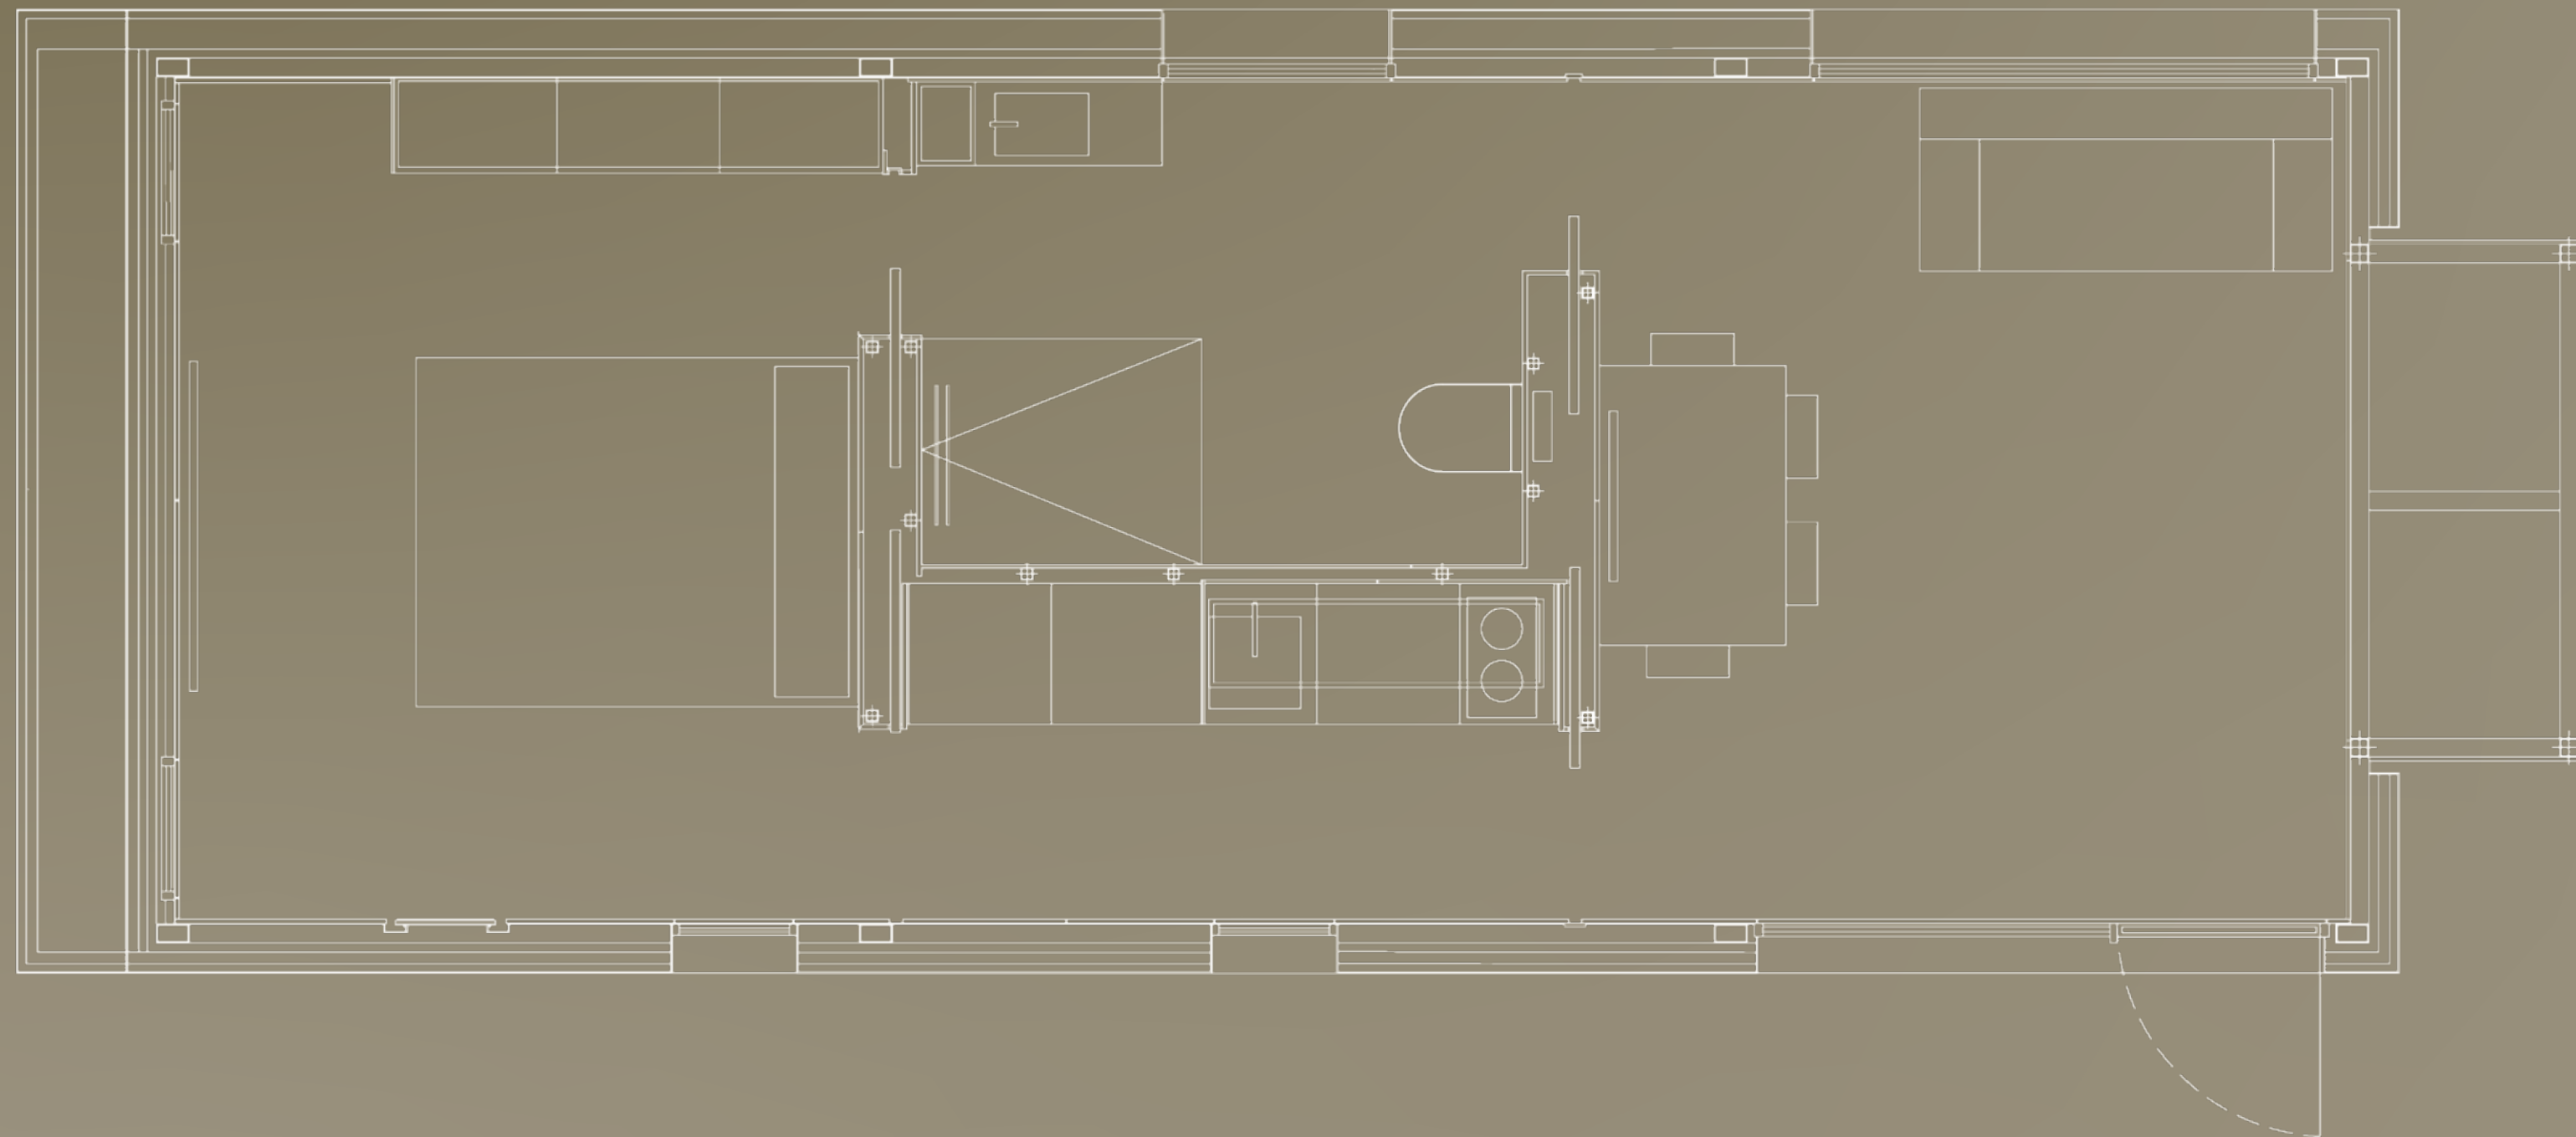

keu

FAMILY EVOQUE

LENGTH	36' 1"	11 M
WIDTH	13' 7"	4,12 M
HEIGHT	12'	3,67 M
WEIGHT	26455 LB	12.000 KG
SPACE LIVING	409 FT²	38 M²
GROSS AREA	473 FT²	44 M²