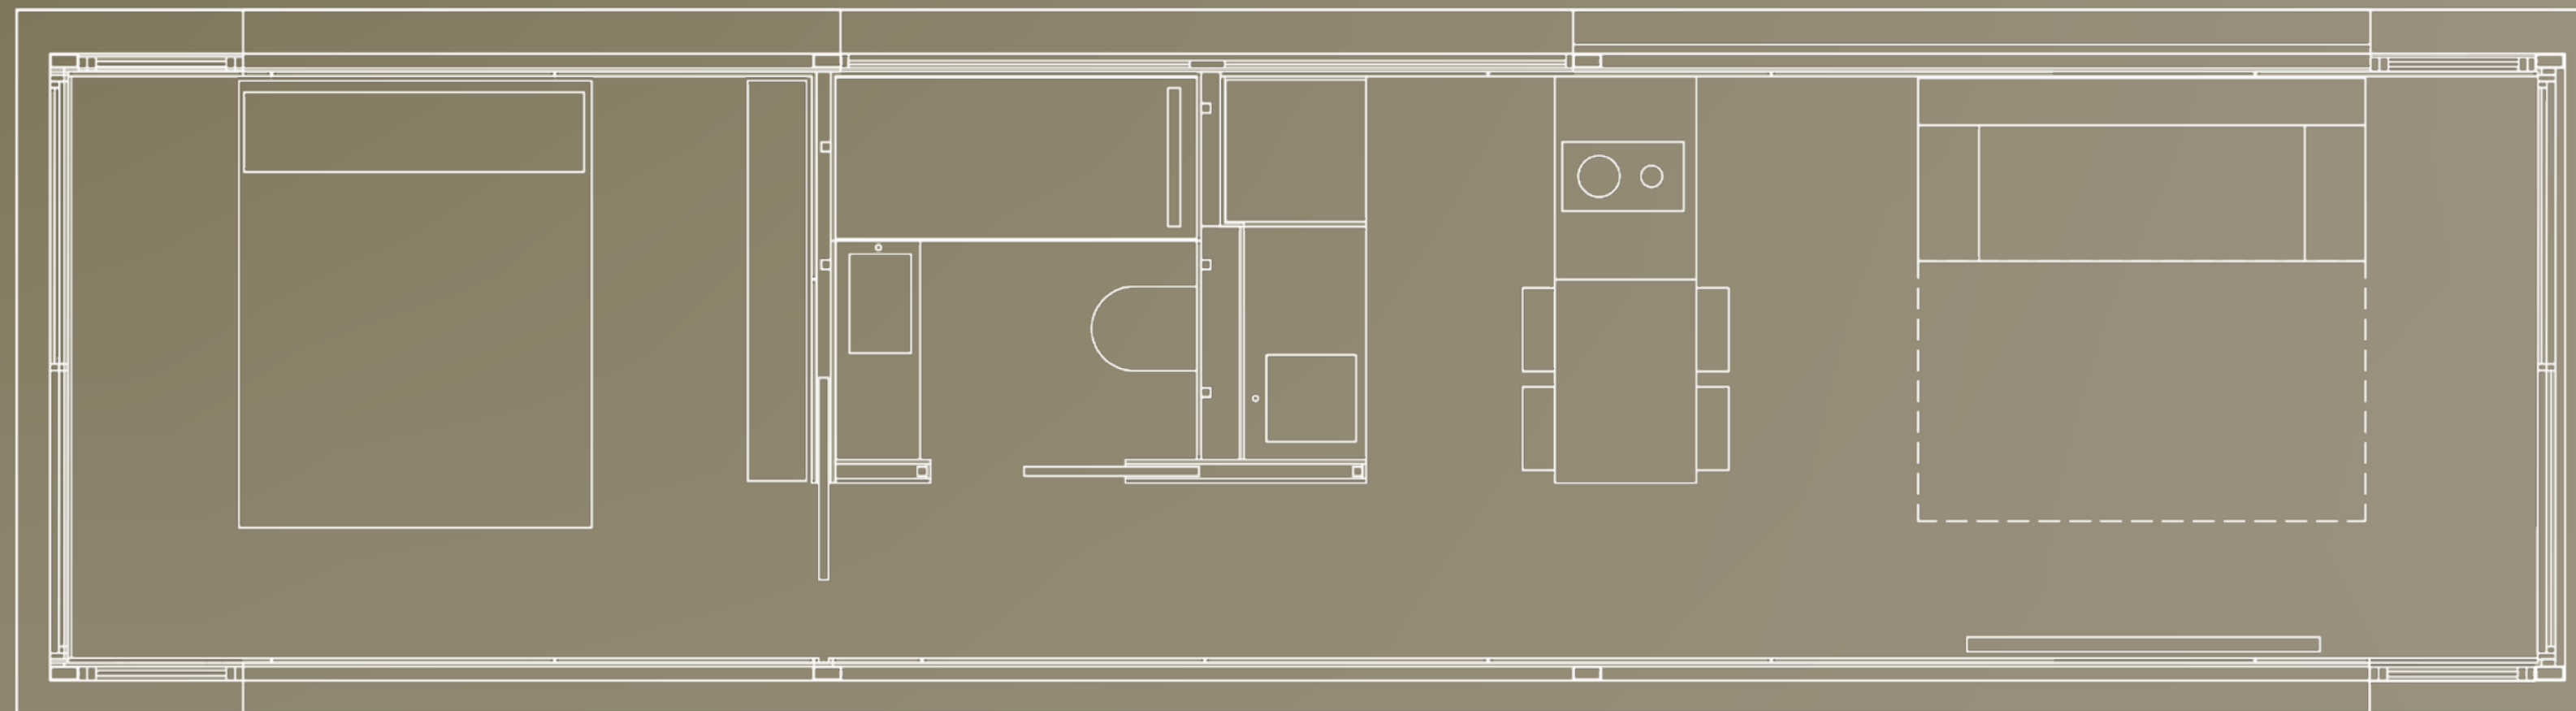

keu
NOMAD

LENGTH	36' 1"	11 M
WIDTH	9' 10"	3 M
HEIGHT	12'	3,67 M
WEIGHT	17636 LB	8.000 KG
SPACE LIVING	274,5 FT ²	25,5 M ²
GROSS AREA	355 FT ²	33 M ²

ELEMENT

\$ 89.900

INCLUDES ▼

- EQUIPPED KITCHEN
- AIR CONDITIONING
- FULL BATHROOM
- WARDROBES
- COMPACT LADDER