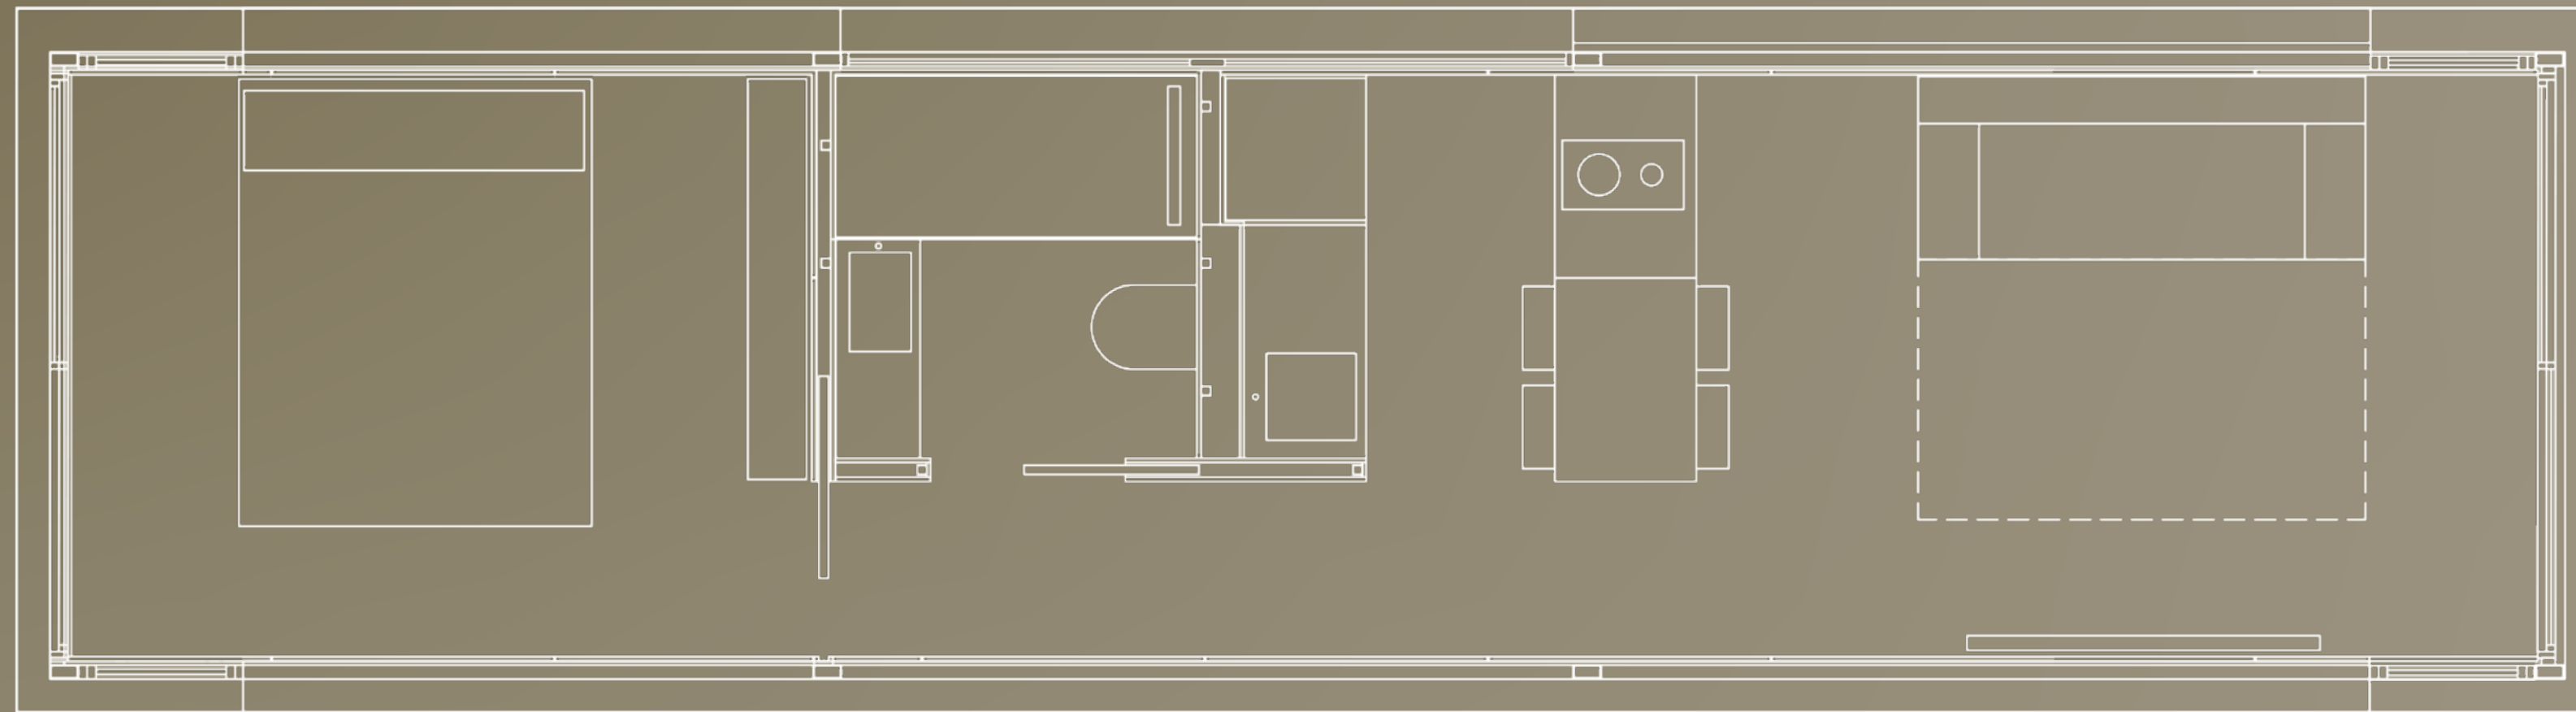

keu
NOMAD

LENGTH	36' 1"	11 M
WIDTH	9' 10"	3 M
HEIGHT	12'	3,67 M
WEIGHT	17636 LB	8.000 KG
SPACE LIVING	274,5 FT ²	25,5 M ²
GROSS AREA	355 FT ²	33 M ²

ELEMENT

€89.900
INCLUDES ▼

- EQUIPPED KITCHEN
- AIR CONDITIONING
- FULL BATHROOM
- WARDROBES
- COMPACT LADDER