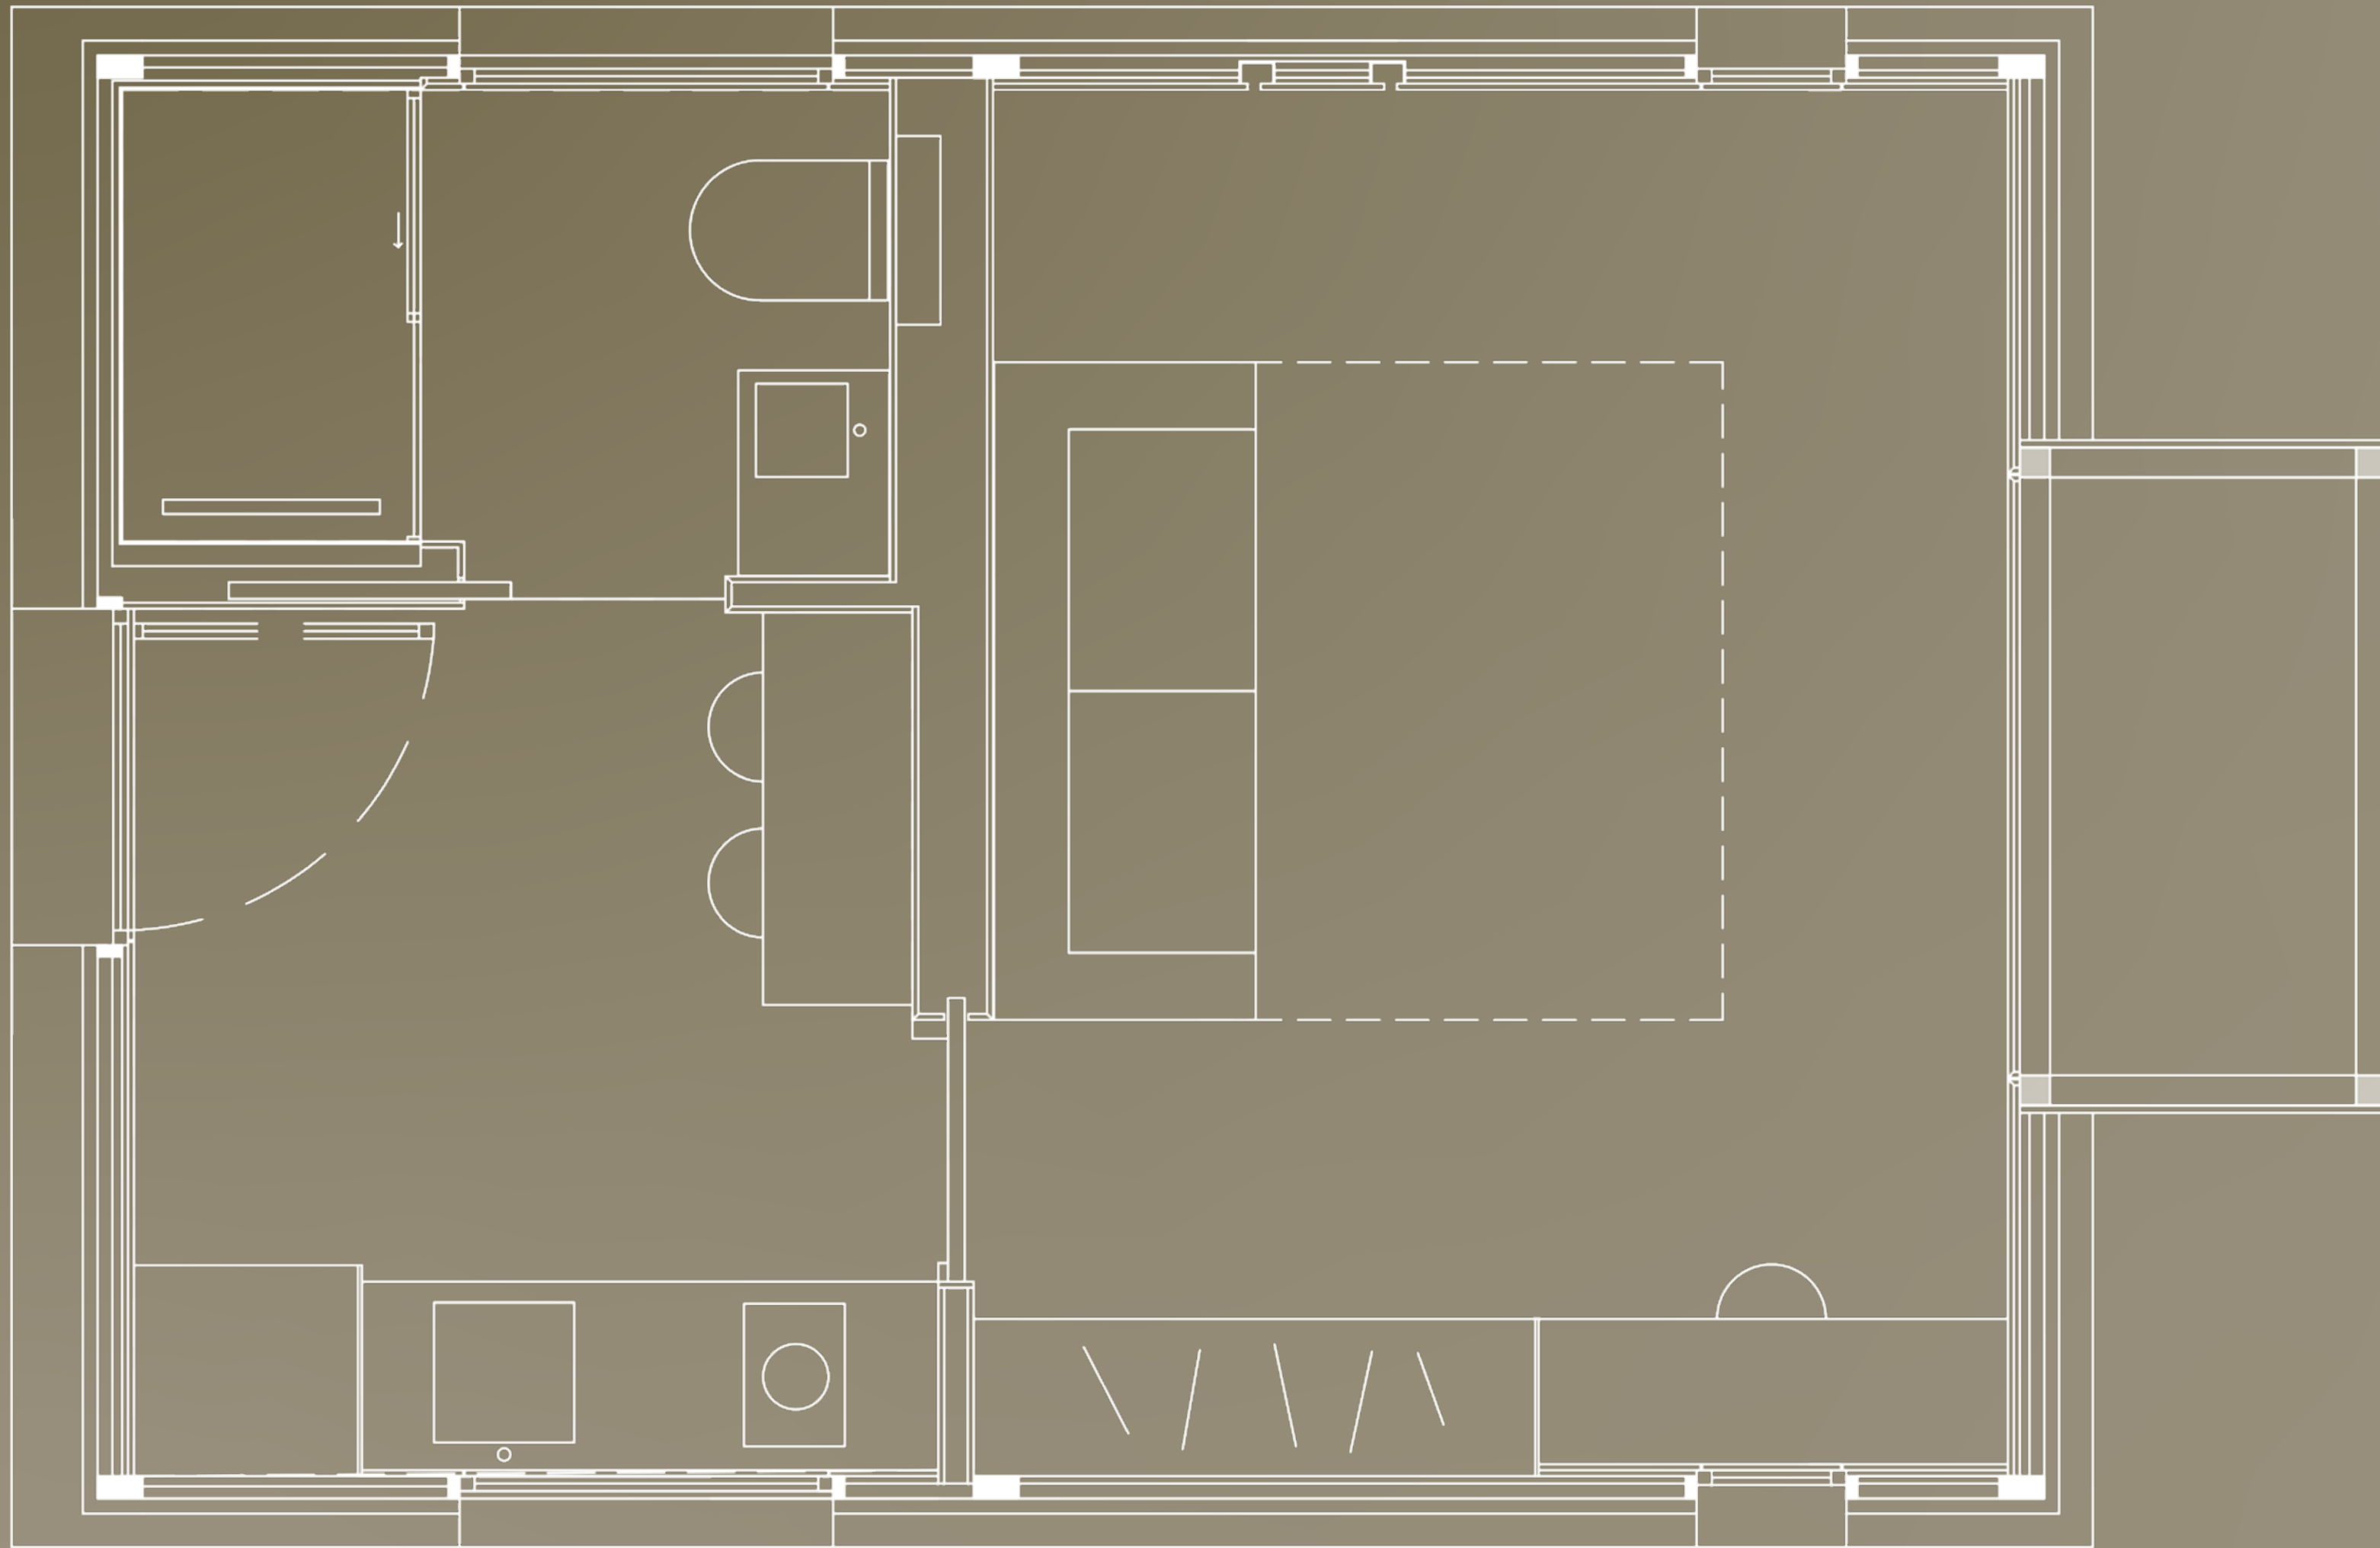

KEU POCKET

LARGO	20' 11"	6,38 M
ANCHO	13' 6"	4,12 M
ALTO	11' 5"	3,50 M
PESO	17636 LB	8.000 KG
SUP. ÚTIL	210 FT²	19,5 M²
SUP. CONSTRUIDA	264 FT²	24,5 M²