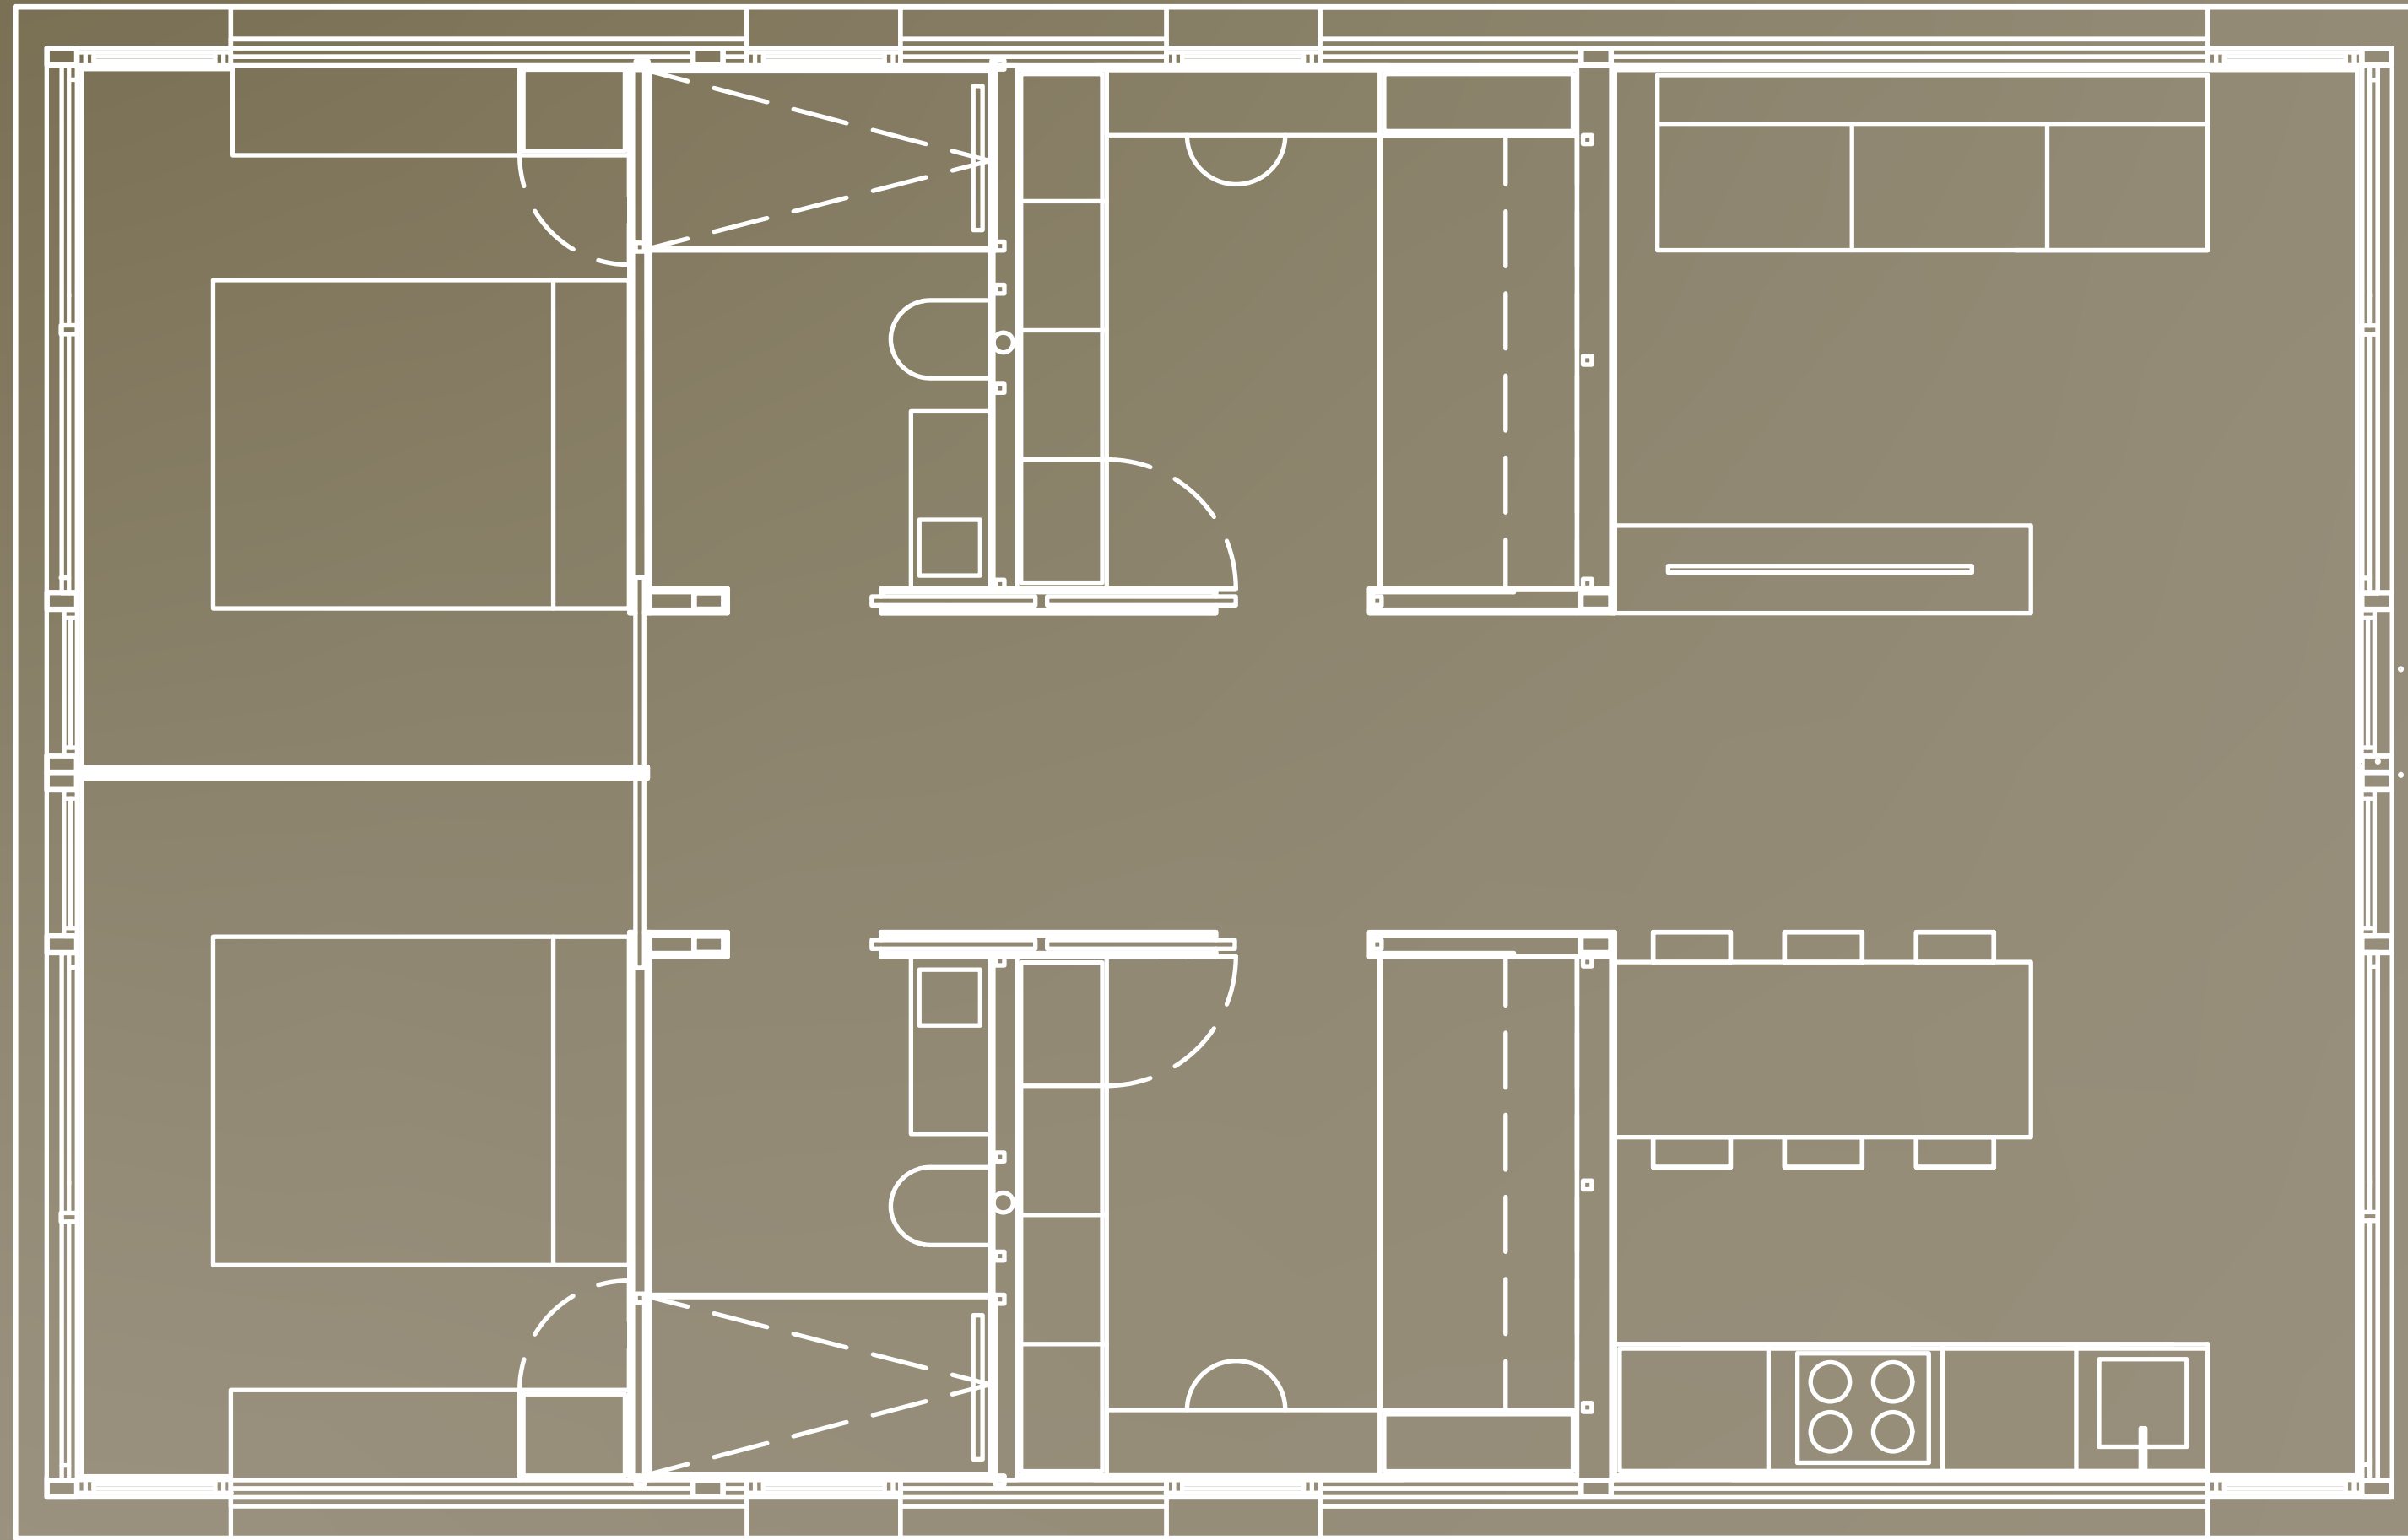

keu

XL CARIBBEAN

LENGTH	36' 1"	11 M
WIDTH	22' 11"	7 M
HEIGHT	11' 10"	3,60 M
WEIGHT	52.910 LB	24.000 KG
SPACE LIVING	689 FT ²	64 M ²
GROSS AREA	829 FT ²	77 M ²

ELEMENT

\$199.900
INCLUDES ▼

- EQUIPPED KITCHEN
- AIR CONDITIONING
- FULL BATHROOM
- WARDROBES
- COMPACT LADDER