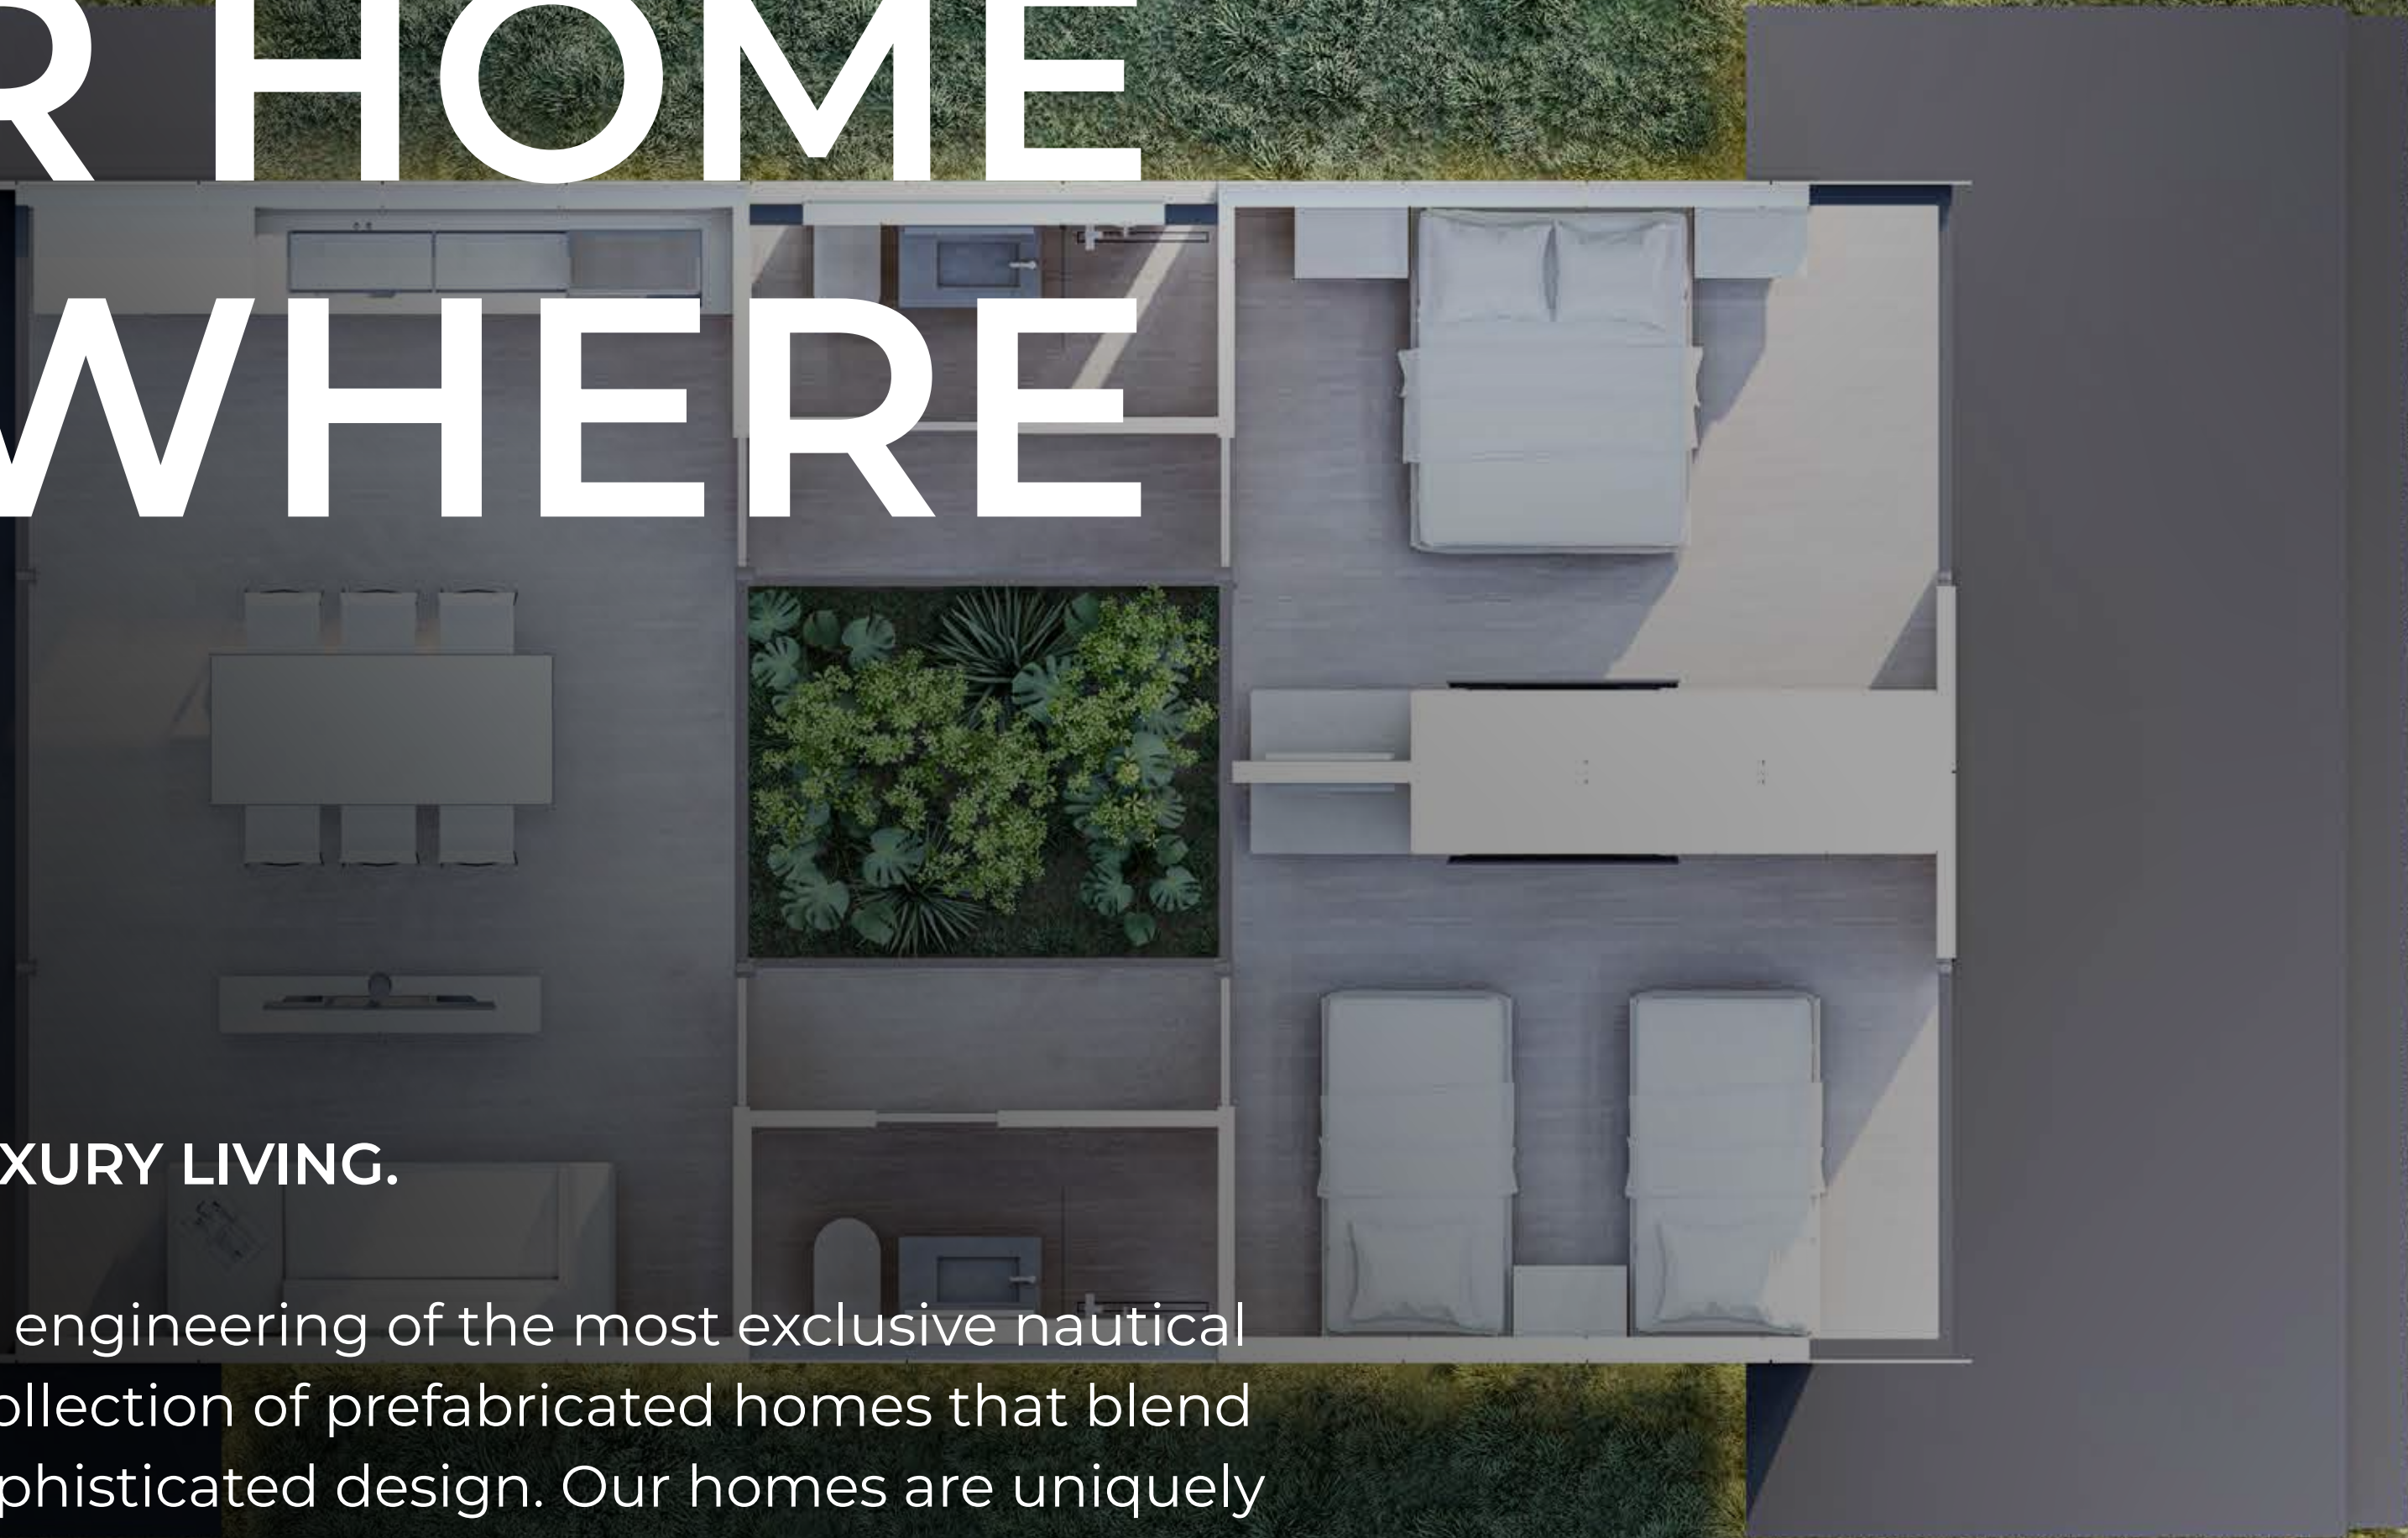

YOUR HOME ANYWHERE

AT KEU, WE REDEFINE LUXURY LIVING.

Inspired by the design and engineering of the most exclusive nautical world, we have created a collection of prefabricated homes that blend technical precision with sophisticated design. Our homes are uniquely adaptable to any location, whether it be by the coast, in the mountains, or within an urban environment. KEU offers more than just a place to live; it embodies a lifestyle of elegance, innovation, and exclusivity.