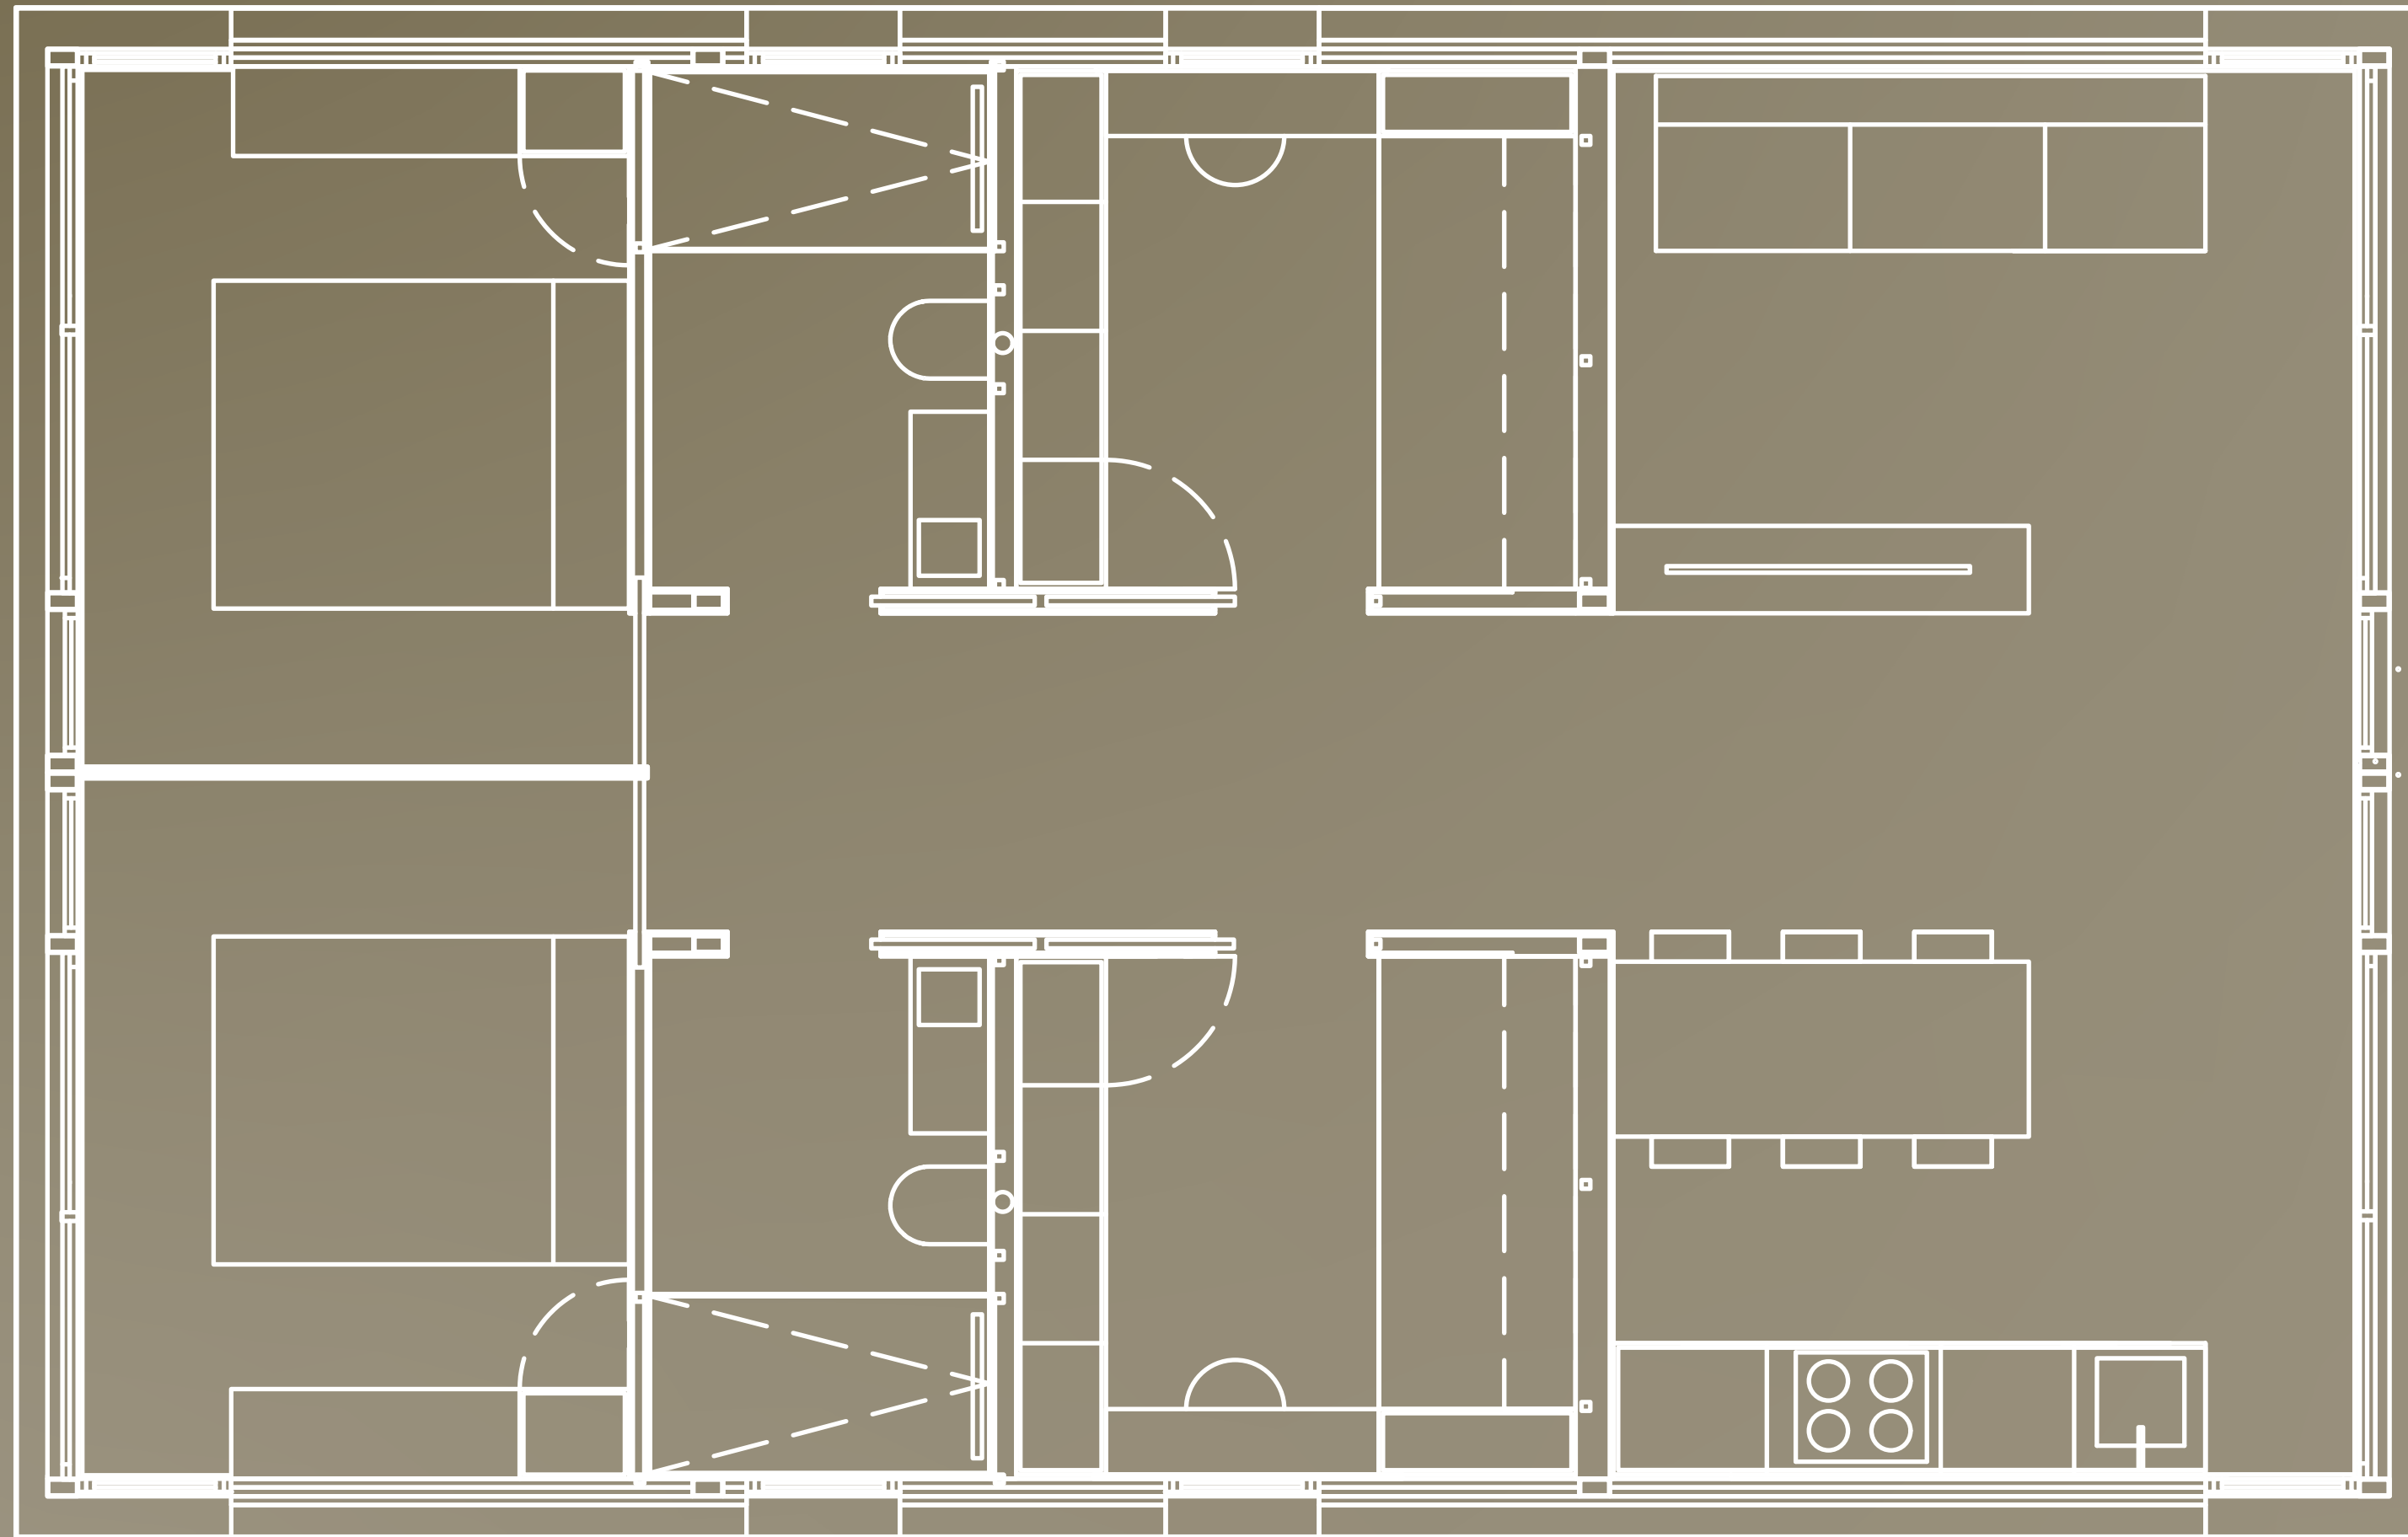

keu XL

LENGTH	36' 1"	11 M
WIDTH	22' 11"	7 M
HEIGHT	11' 10"	3,60 M
WEIGHT	52.910 LB	24.000 KG
SPACE LIVING	689 FT ²	64 M ²
GROSS AREA	829 FT ²	77 M ²

ELEMENT

€199.900
INCLUDES ▼

- EQUIPPED KITCHEN
- AIR CONDITIONING
- FULL BATHROOM
- WARDROBES
- COMPACT LADDER